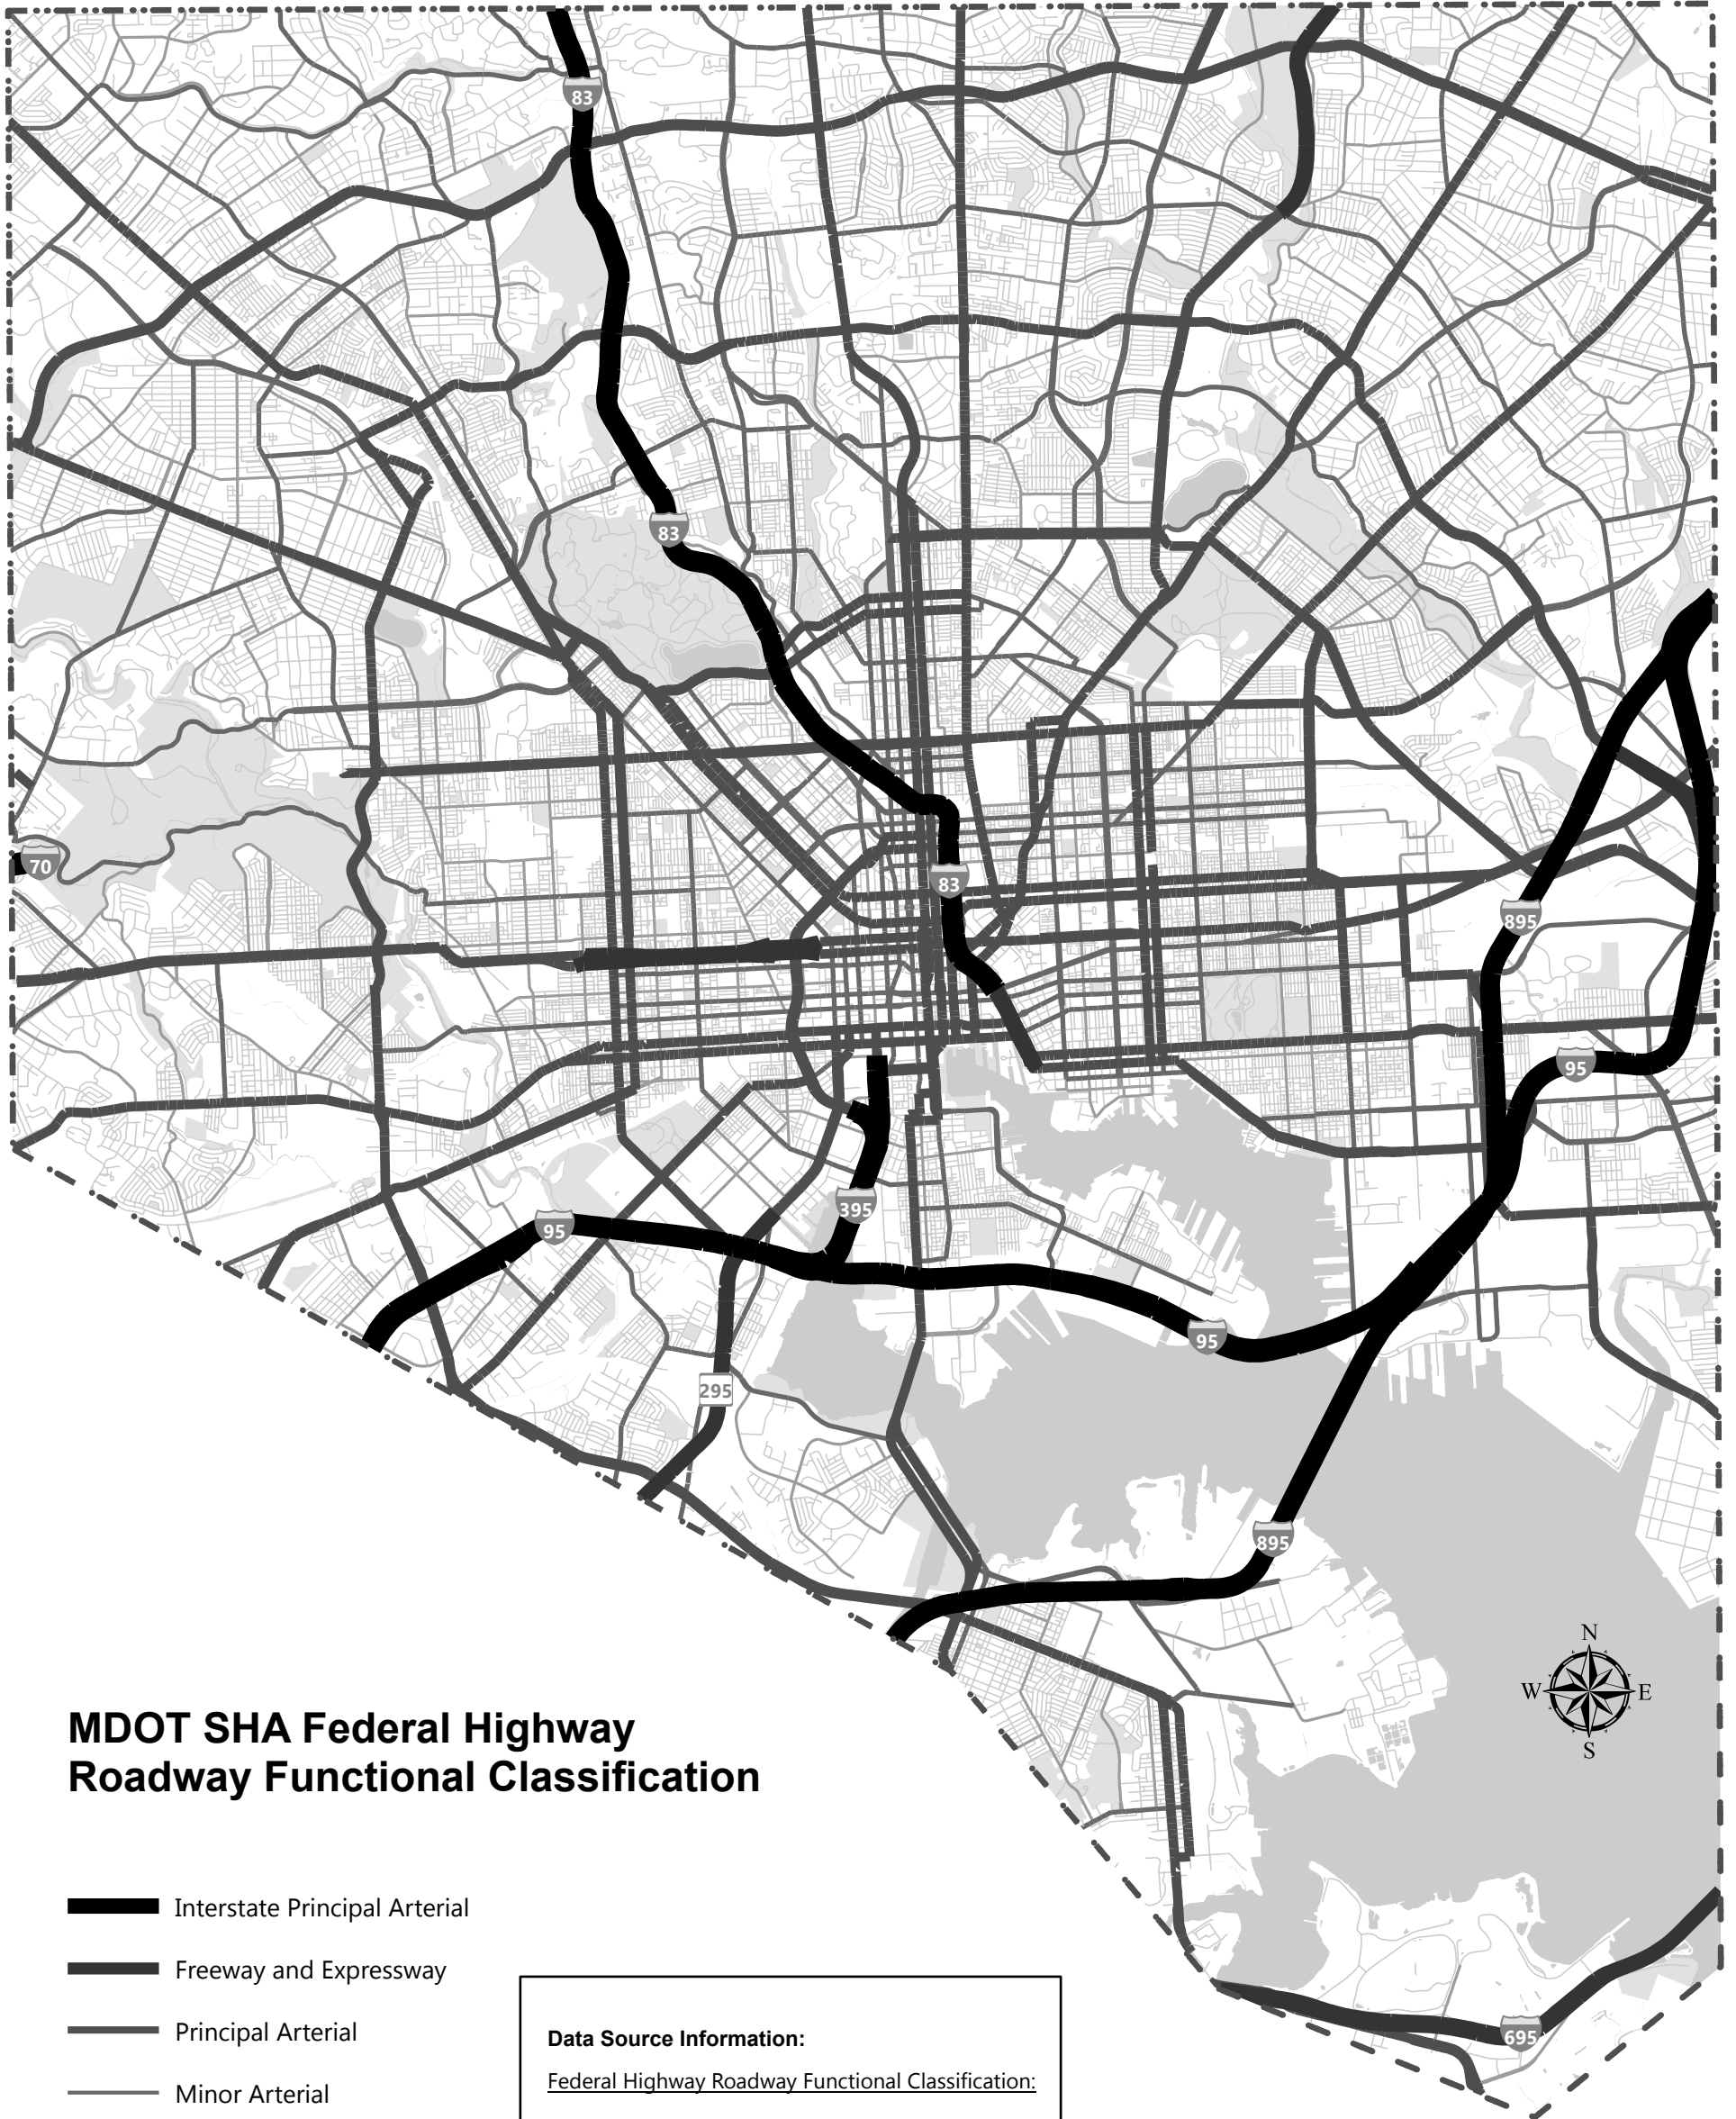

# Federal Highway Road Functional Classification

Baltimore City Department of Transportation

## MDOT SHA Federal Highway Roadway Functional Classification

- Interstate Principal Arterial
- Freeway and Expressway
- Principal Arterial
- Minor Arterial
- Collector
- Local

**Data Source Information:**