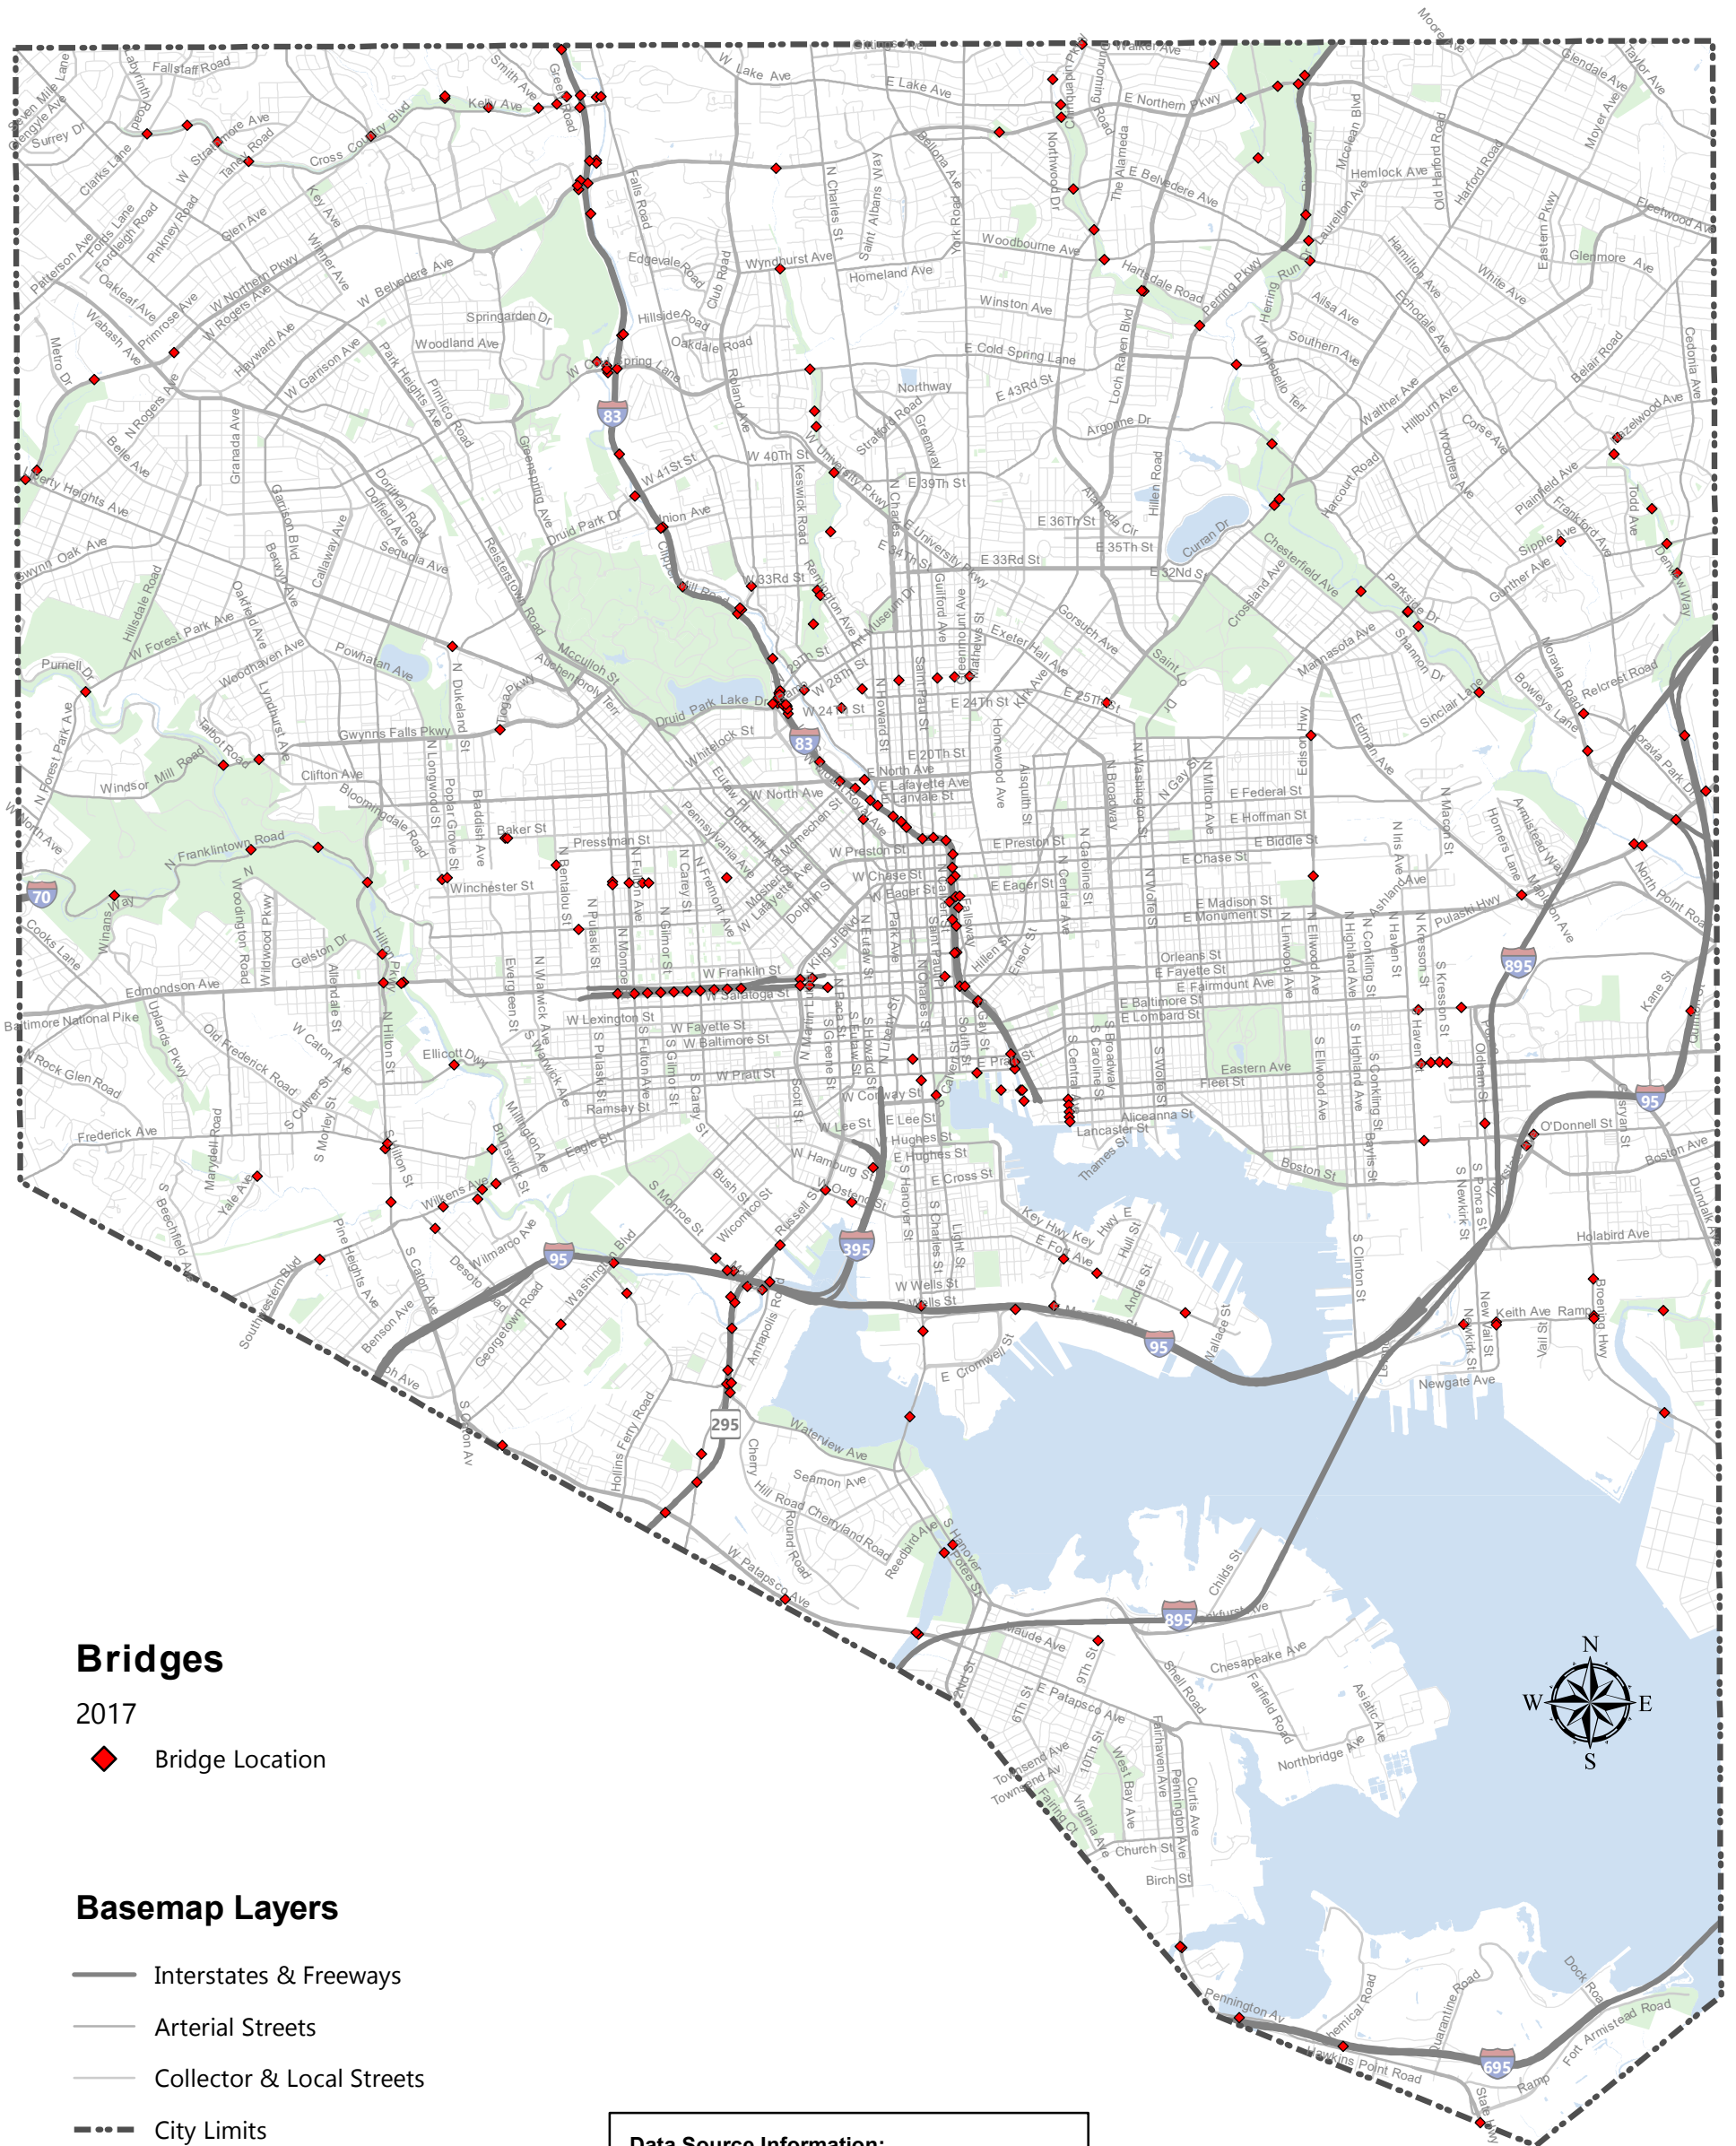

# Bridges

## Baltimore City Department of Transportation

Map produced by Baltimore City Department of Transportation GIS office on 1/15/2020.  
Email: DOT.GISRequest@baltimorecity.gov