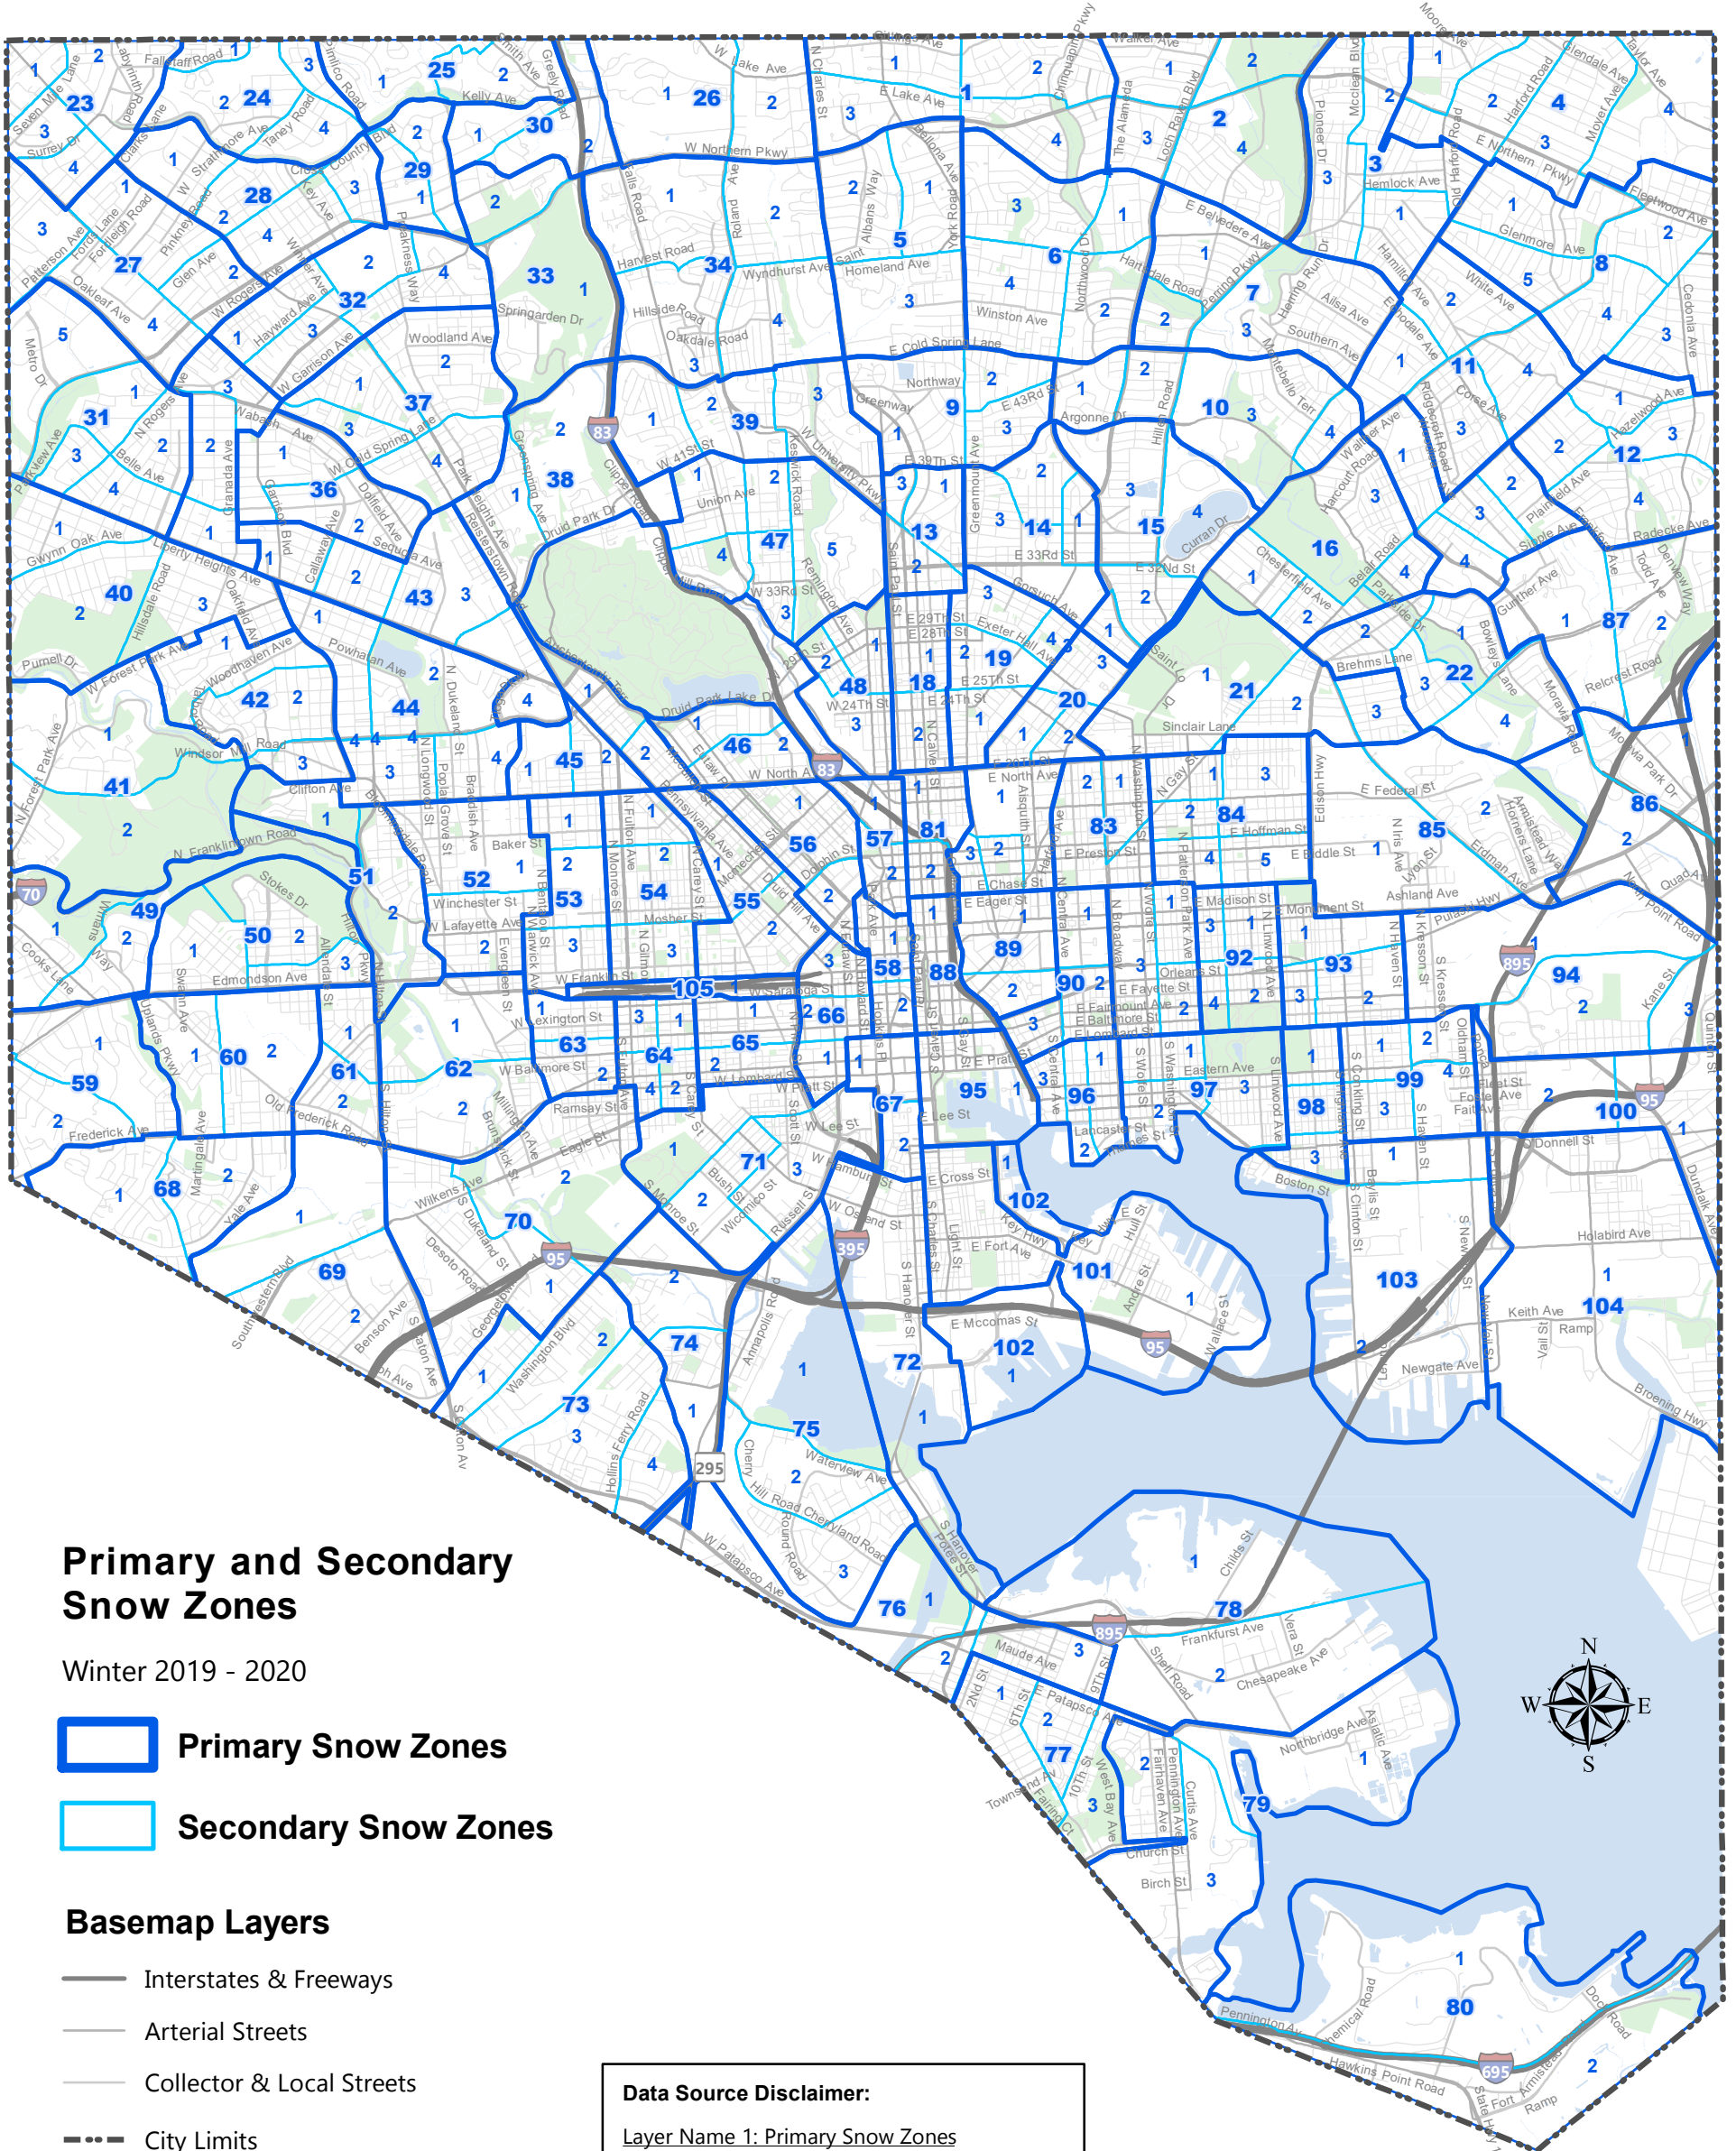

Primary and Secondary Snow Zones

Baltimore City Department of Transportation

Primary and Secondary Snow Zones

Winter 2019 - 2020

- Primary Snow Zones
- Secondary Snow Zones

Basemap Layers

- Interstates & Freeways
- Arterial Streets
- Collector & Local Streets
- City Limits
- Parks
- Water

Data Source Disclaimer:

Layer Name 1: Primary Snow Zones
Data Source: DOT Date: October, 2019

Layer Name 2: Secondary Snow Zones
Data Source: DOT Date: October, 2019