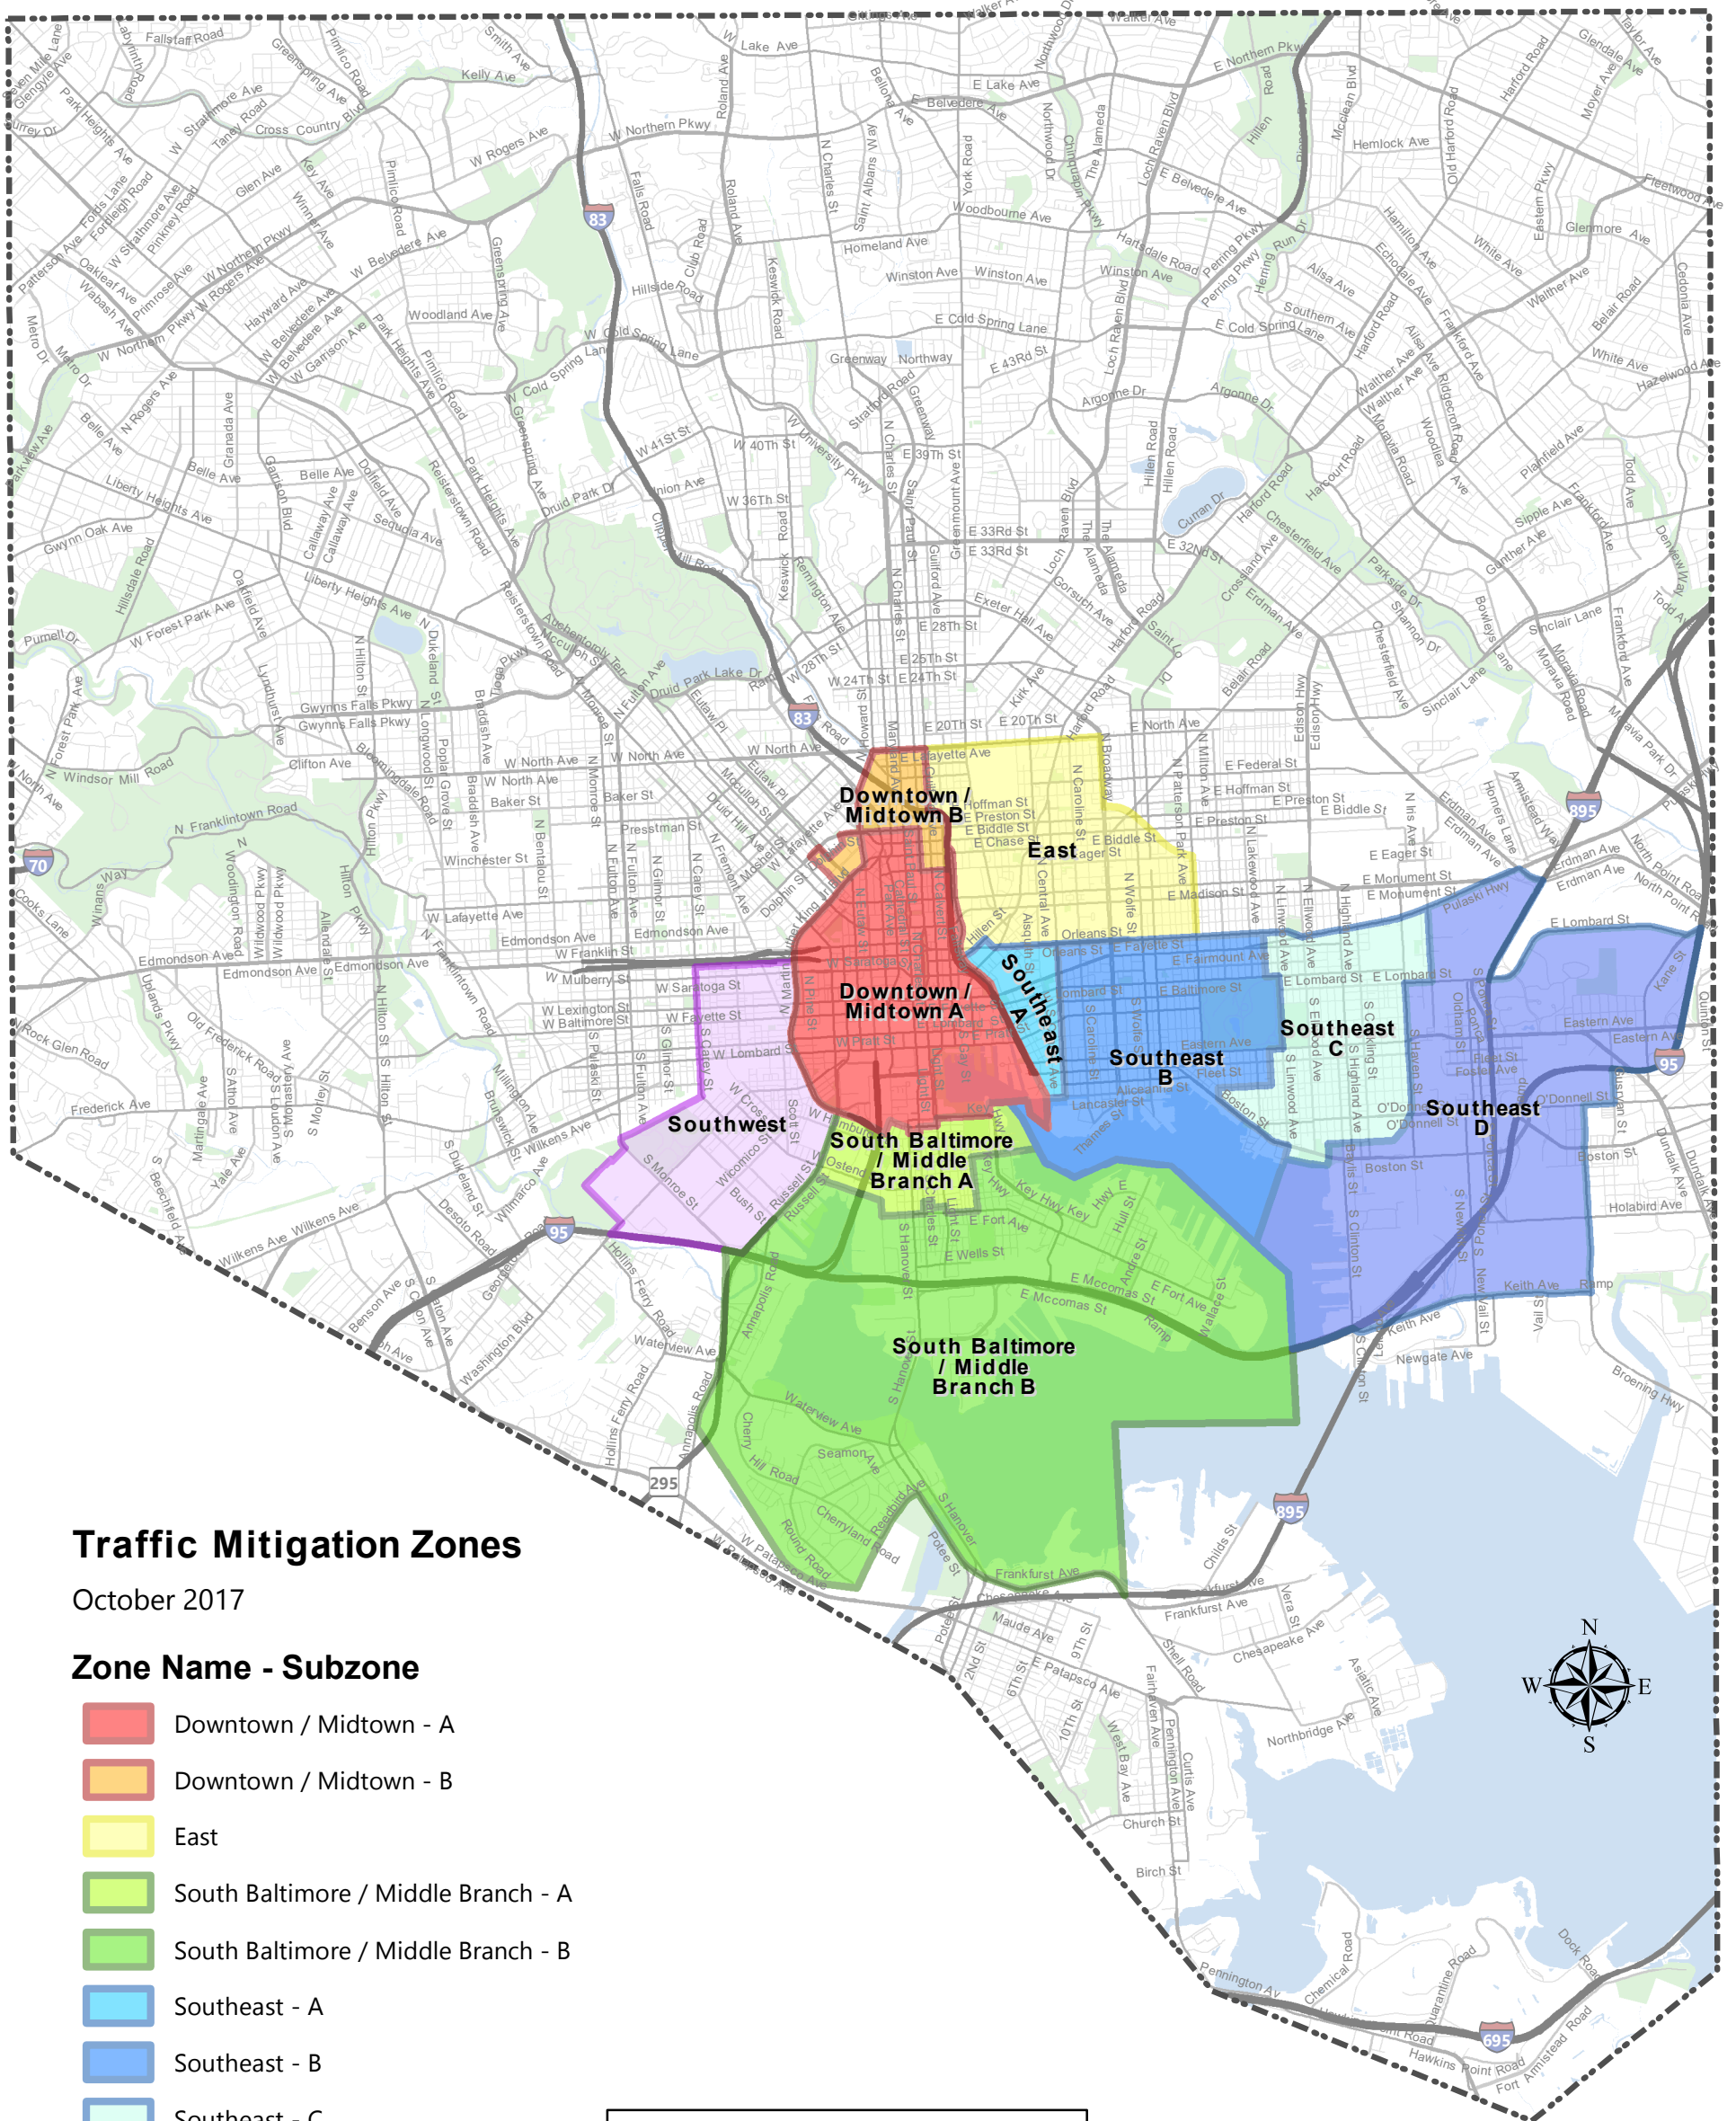

Traffic Mitigation Zones

Baltimore City Department of Transportation

Traffic Mitigation Zones

October 2017

Zone Name - Subzone

- Downtown / Midtown - A
- Downtown / Midtown - B
- East
- South Baltimore / Middle Branch - A
- South Baltimore / Middle Branch - B
- Southeast - A
- Southeast - B
- Southeast - C
- Southeast - D
- Southwest

Data Source Information:

Traffic Mitigation Zones:
Baltimore City DOT Planning Division, October 2017

Map produced by Baltimore City Department of Transportation GIS office on 1/13/2020.
Email: DOT.GISRequest@baltimorecity.gov