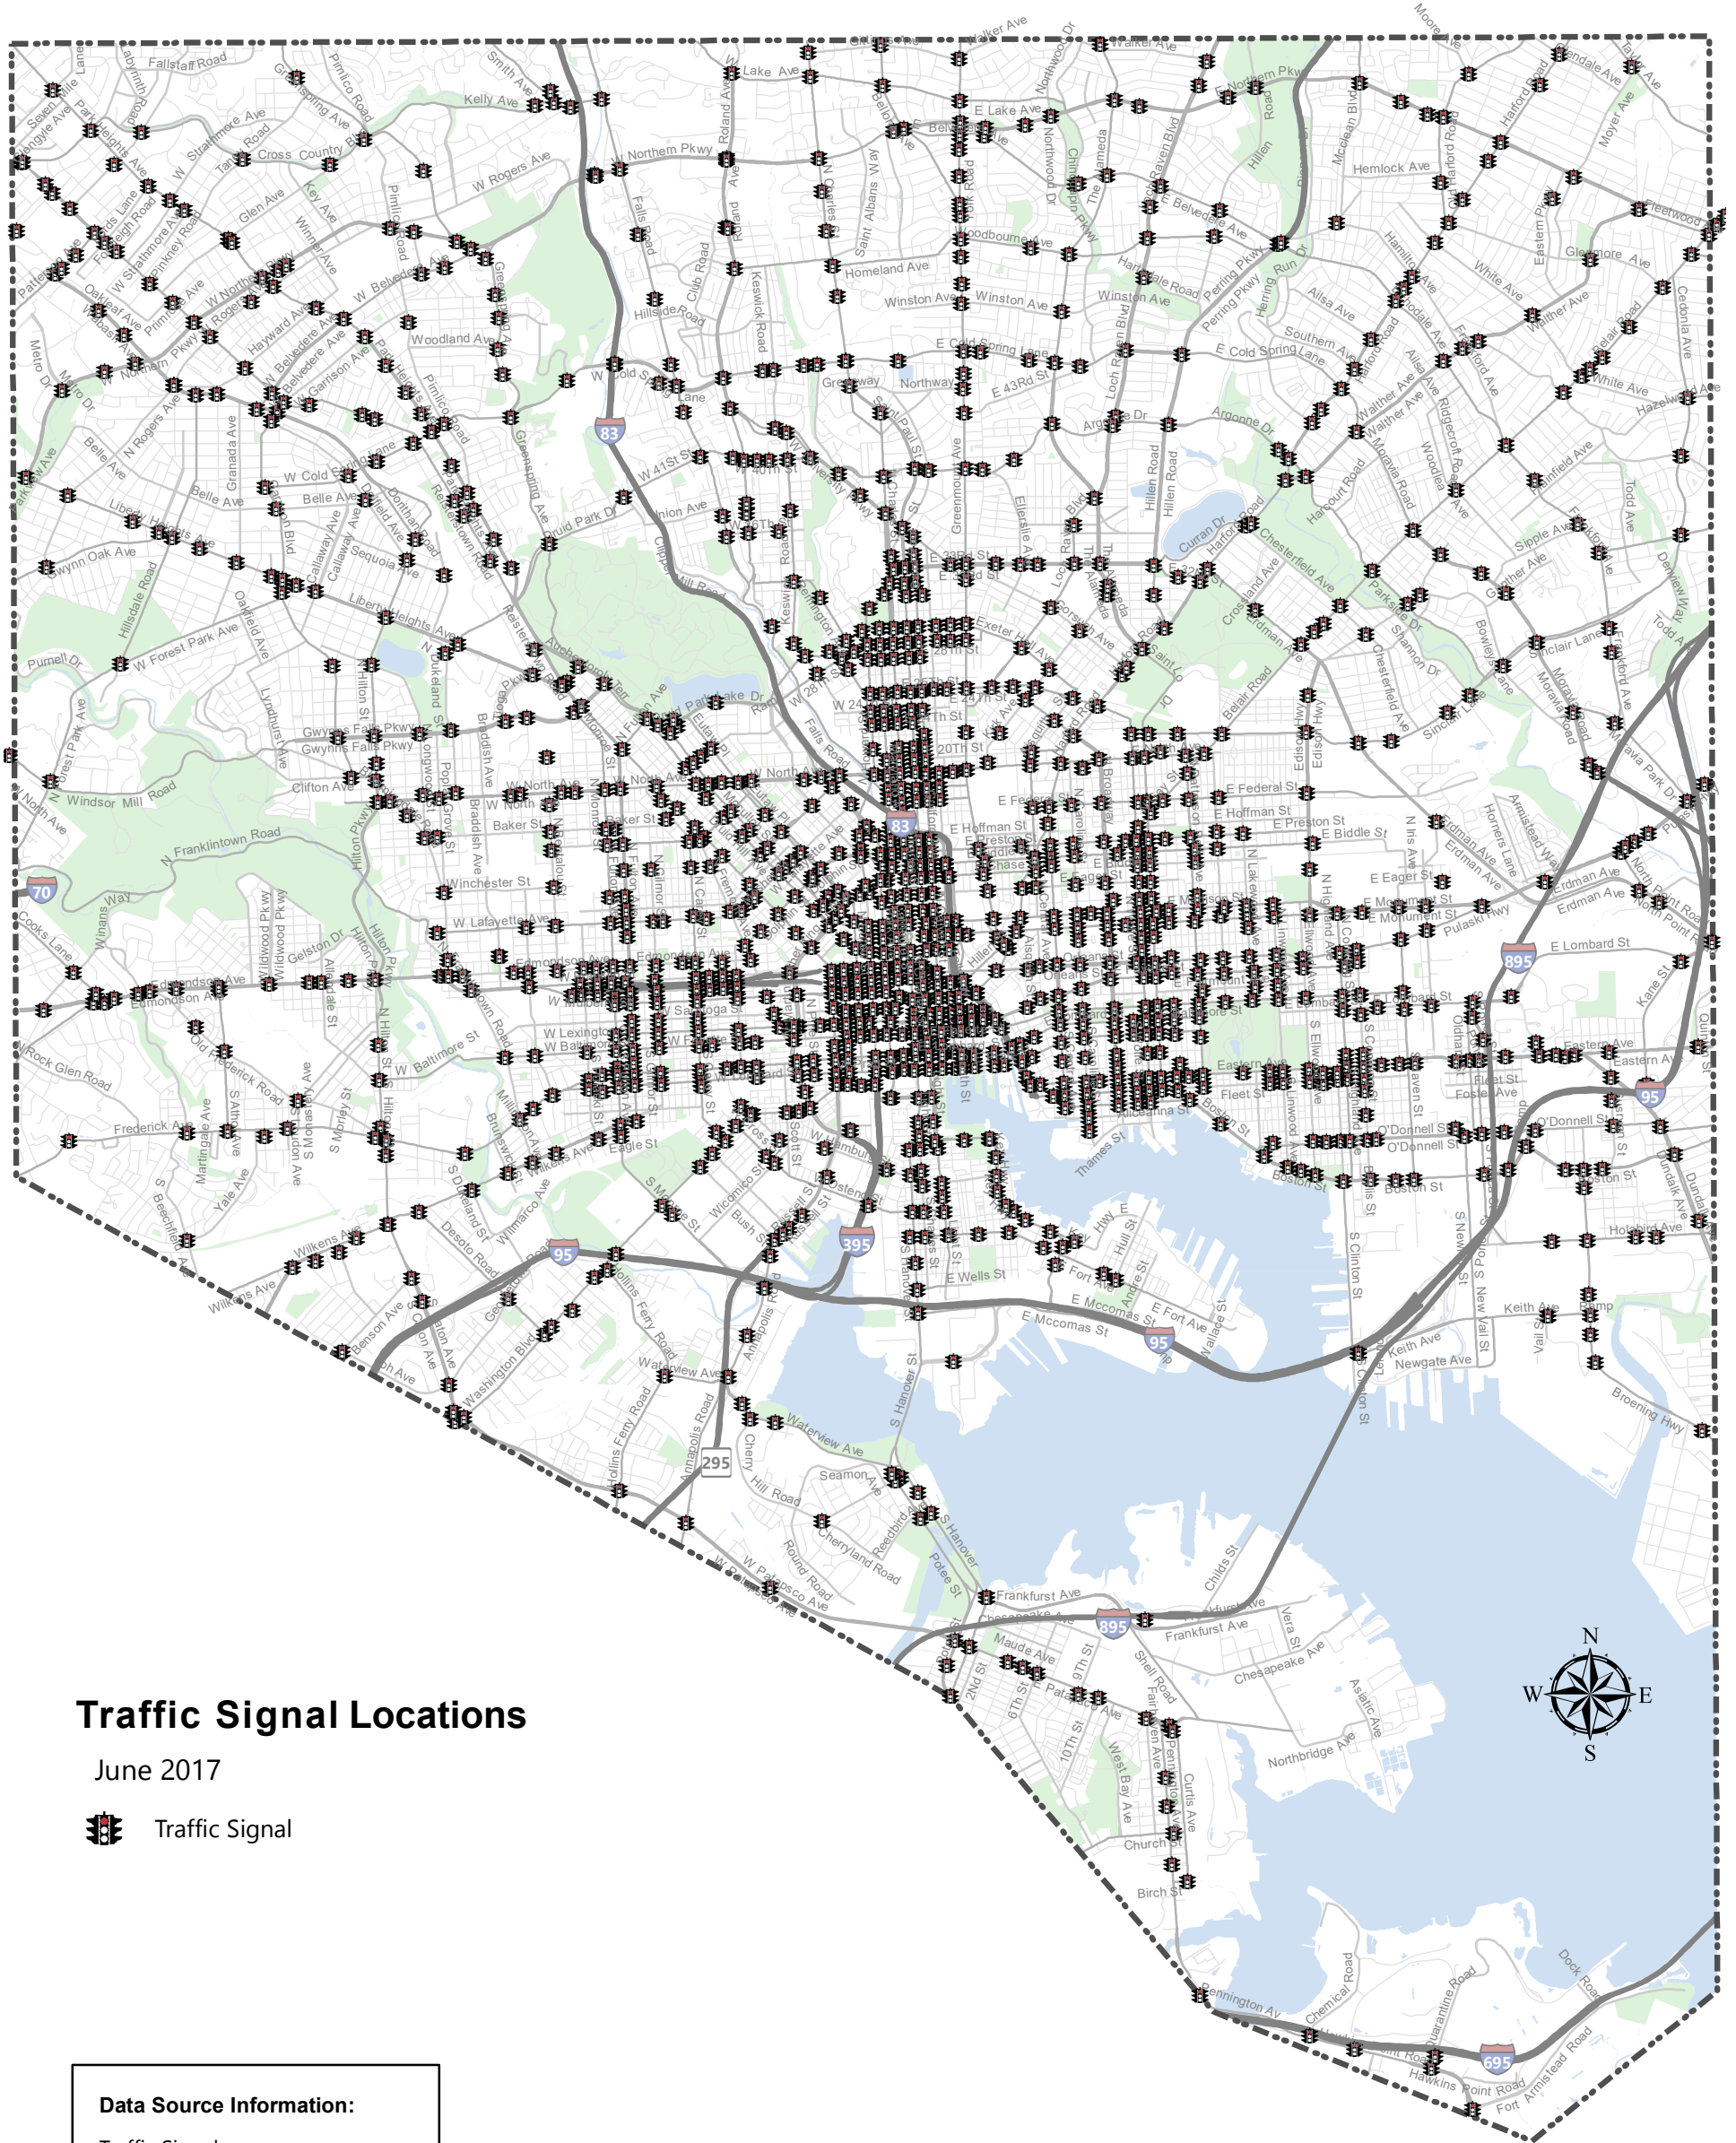

Traffic Signal Locations

Baltimore City Department of Transportation

Traffic Signal Locations

June 2017

 Traffic Signal

Data Source Information:
 Traffic Signals:
 Baltimore City DOT Traffic Division
 & City 311 Service Request System.
 Data date: 6/29/2017.

Map produced by Baltimore City Department of Transportation GIS office on 1/13/2020.
 Email: DOT.GISRequest@baltimorecity.gov