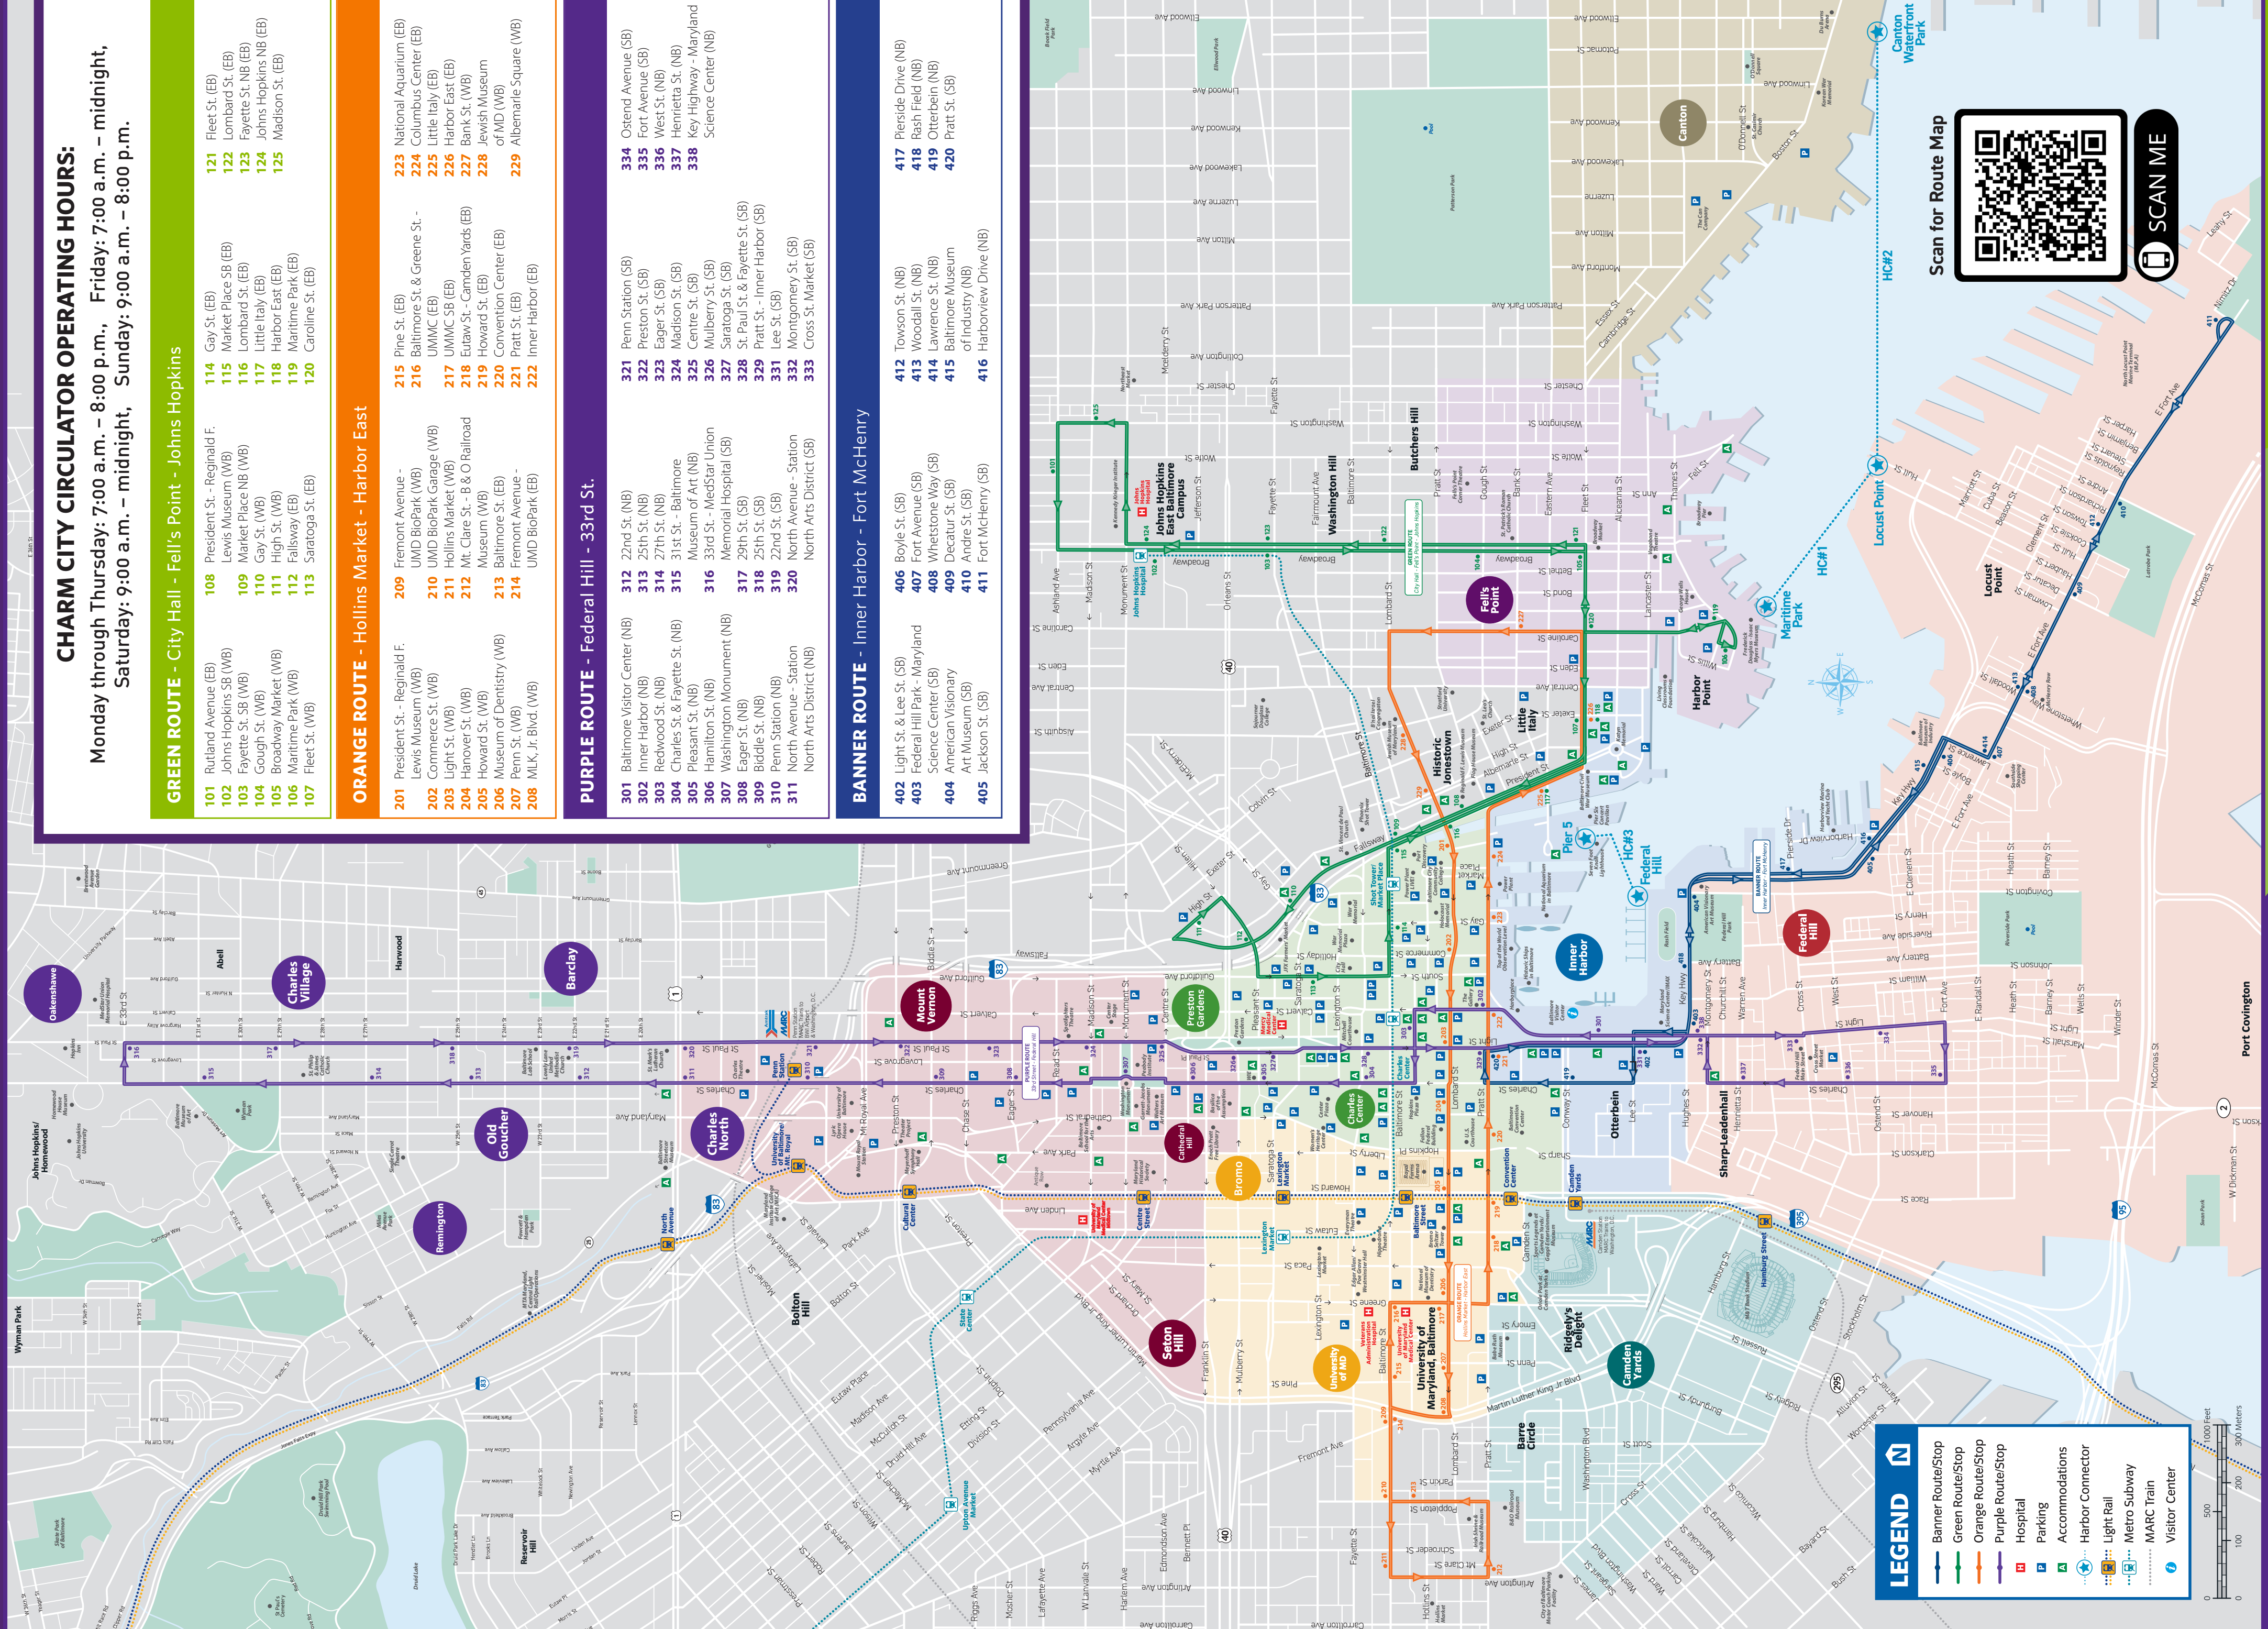

## GREEN ROUTE - City Hall - Fell's Point - Johns Hopkins

- |                           |   |                        |                           |
|---------------------------|---|------------------------|---------------------------|
| 101 Rutland Avenue (EB)   | 108 President St. - Reginald F. Lewis Museum (WB) | 114 Gay St. (EB)       | 121 Fleet St. (EB)        |
| 102 Johns Hopkins SB (WB) | 109 Market Place NB (WB)                          | 115 Lombard St. (EB)   | 122 Lombard St. (EB)      |
| 103 Fayette St. SB (WB)   | 110 Gay St. (WB)                                  | 116 Little Italy (EB)  | 123 Fayette St. NB (EB)   |
| 104 Gough St. (WB)        | 111 High St. (WB)                                 | 117 Harbor East (EB)   | 124 Johns Hopkins NB (EB) |
| 105 Broadway Market (WB)  | 112 Fallsview (EB)                                | 118 Maritime Park (EB) | 125 Madison St. (EB)      |
| 106 Maritime Park (WB)    | 113 Saratoga St. (EB)                             |                        |                           |

**LEGEND**

- Banner Route/Stop
- Green Route/Stop
- Orange Route/Stop
- Purple Route/Stop
- Hospital
- Parking
- Accommodations
- Harbor Connector
- Light Rail
- Metro Subway
- MARC Train
- Visitor Center