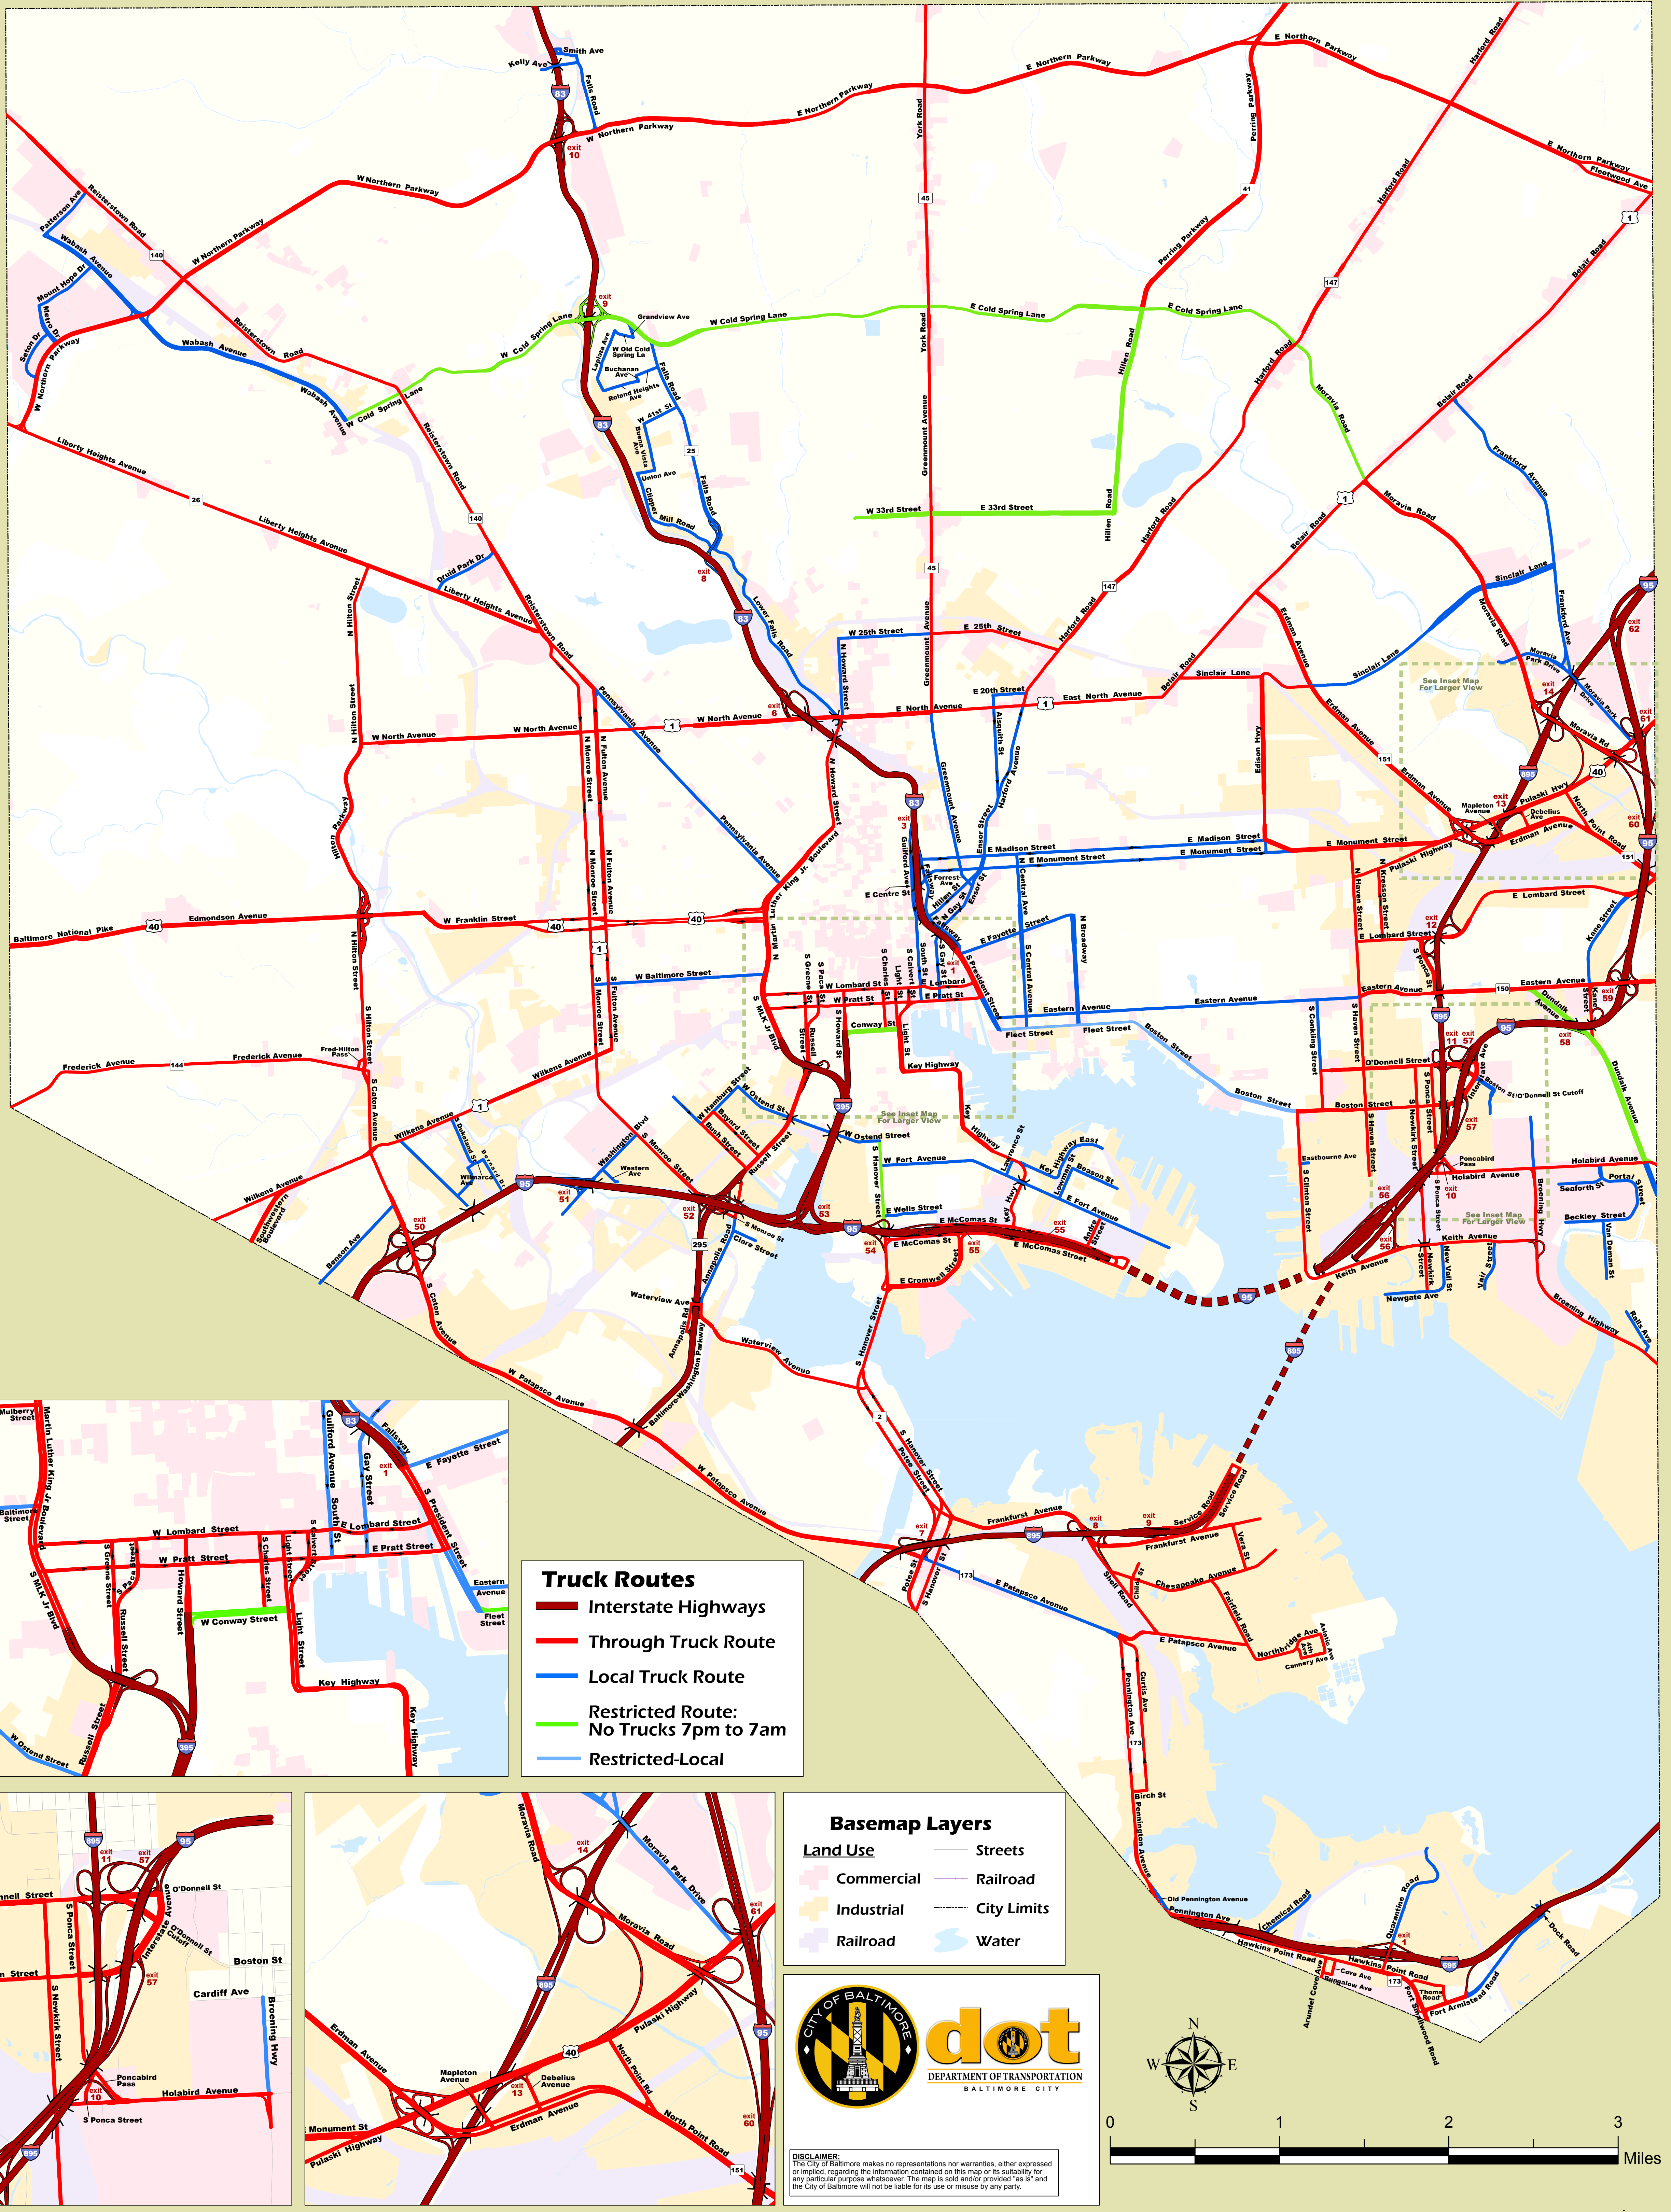

Baltimore City Official Truck Routes

Truck Routes

- Interstate Highways
- Through Truck Route
- Local Truck Route
- Restricted Route: No Trucks 7pm to 7am
- Restricted-Local

Basemap Layers

Land Use	— Streets
Commercial	— Railroad
Industrial	— City Limits
Railroad	— Water

dot
DEPARTMENT OF TRANSPORTATION
BALTIMORE CITY

DISCLAIMER:
The City of Baltimore makes no representations nor warranties, either expressed or implied, regarding the information contained on this map or its suitability for any particular purpose whatsoever. The map is sold and/or provided "as is" and the City of Baltimore will not be liable for its use or misuse by any party.