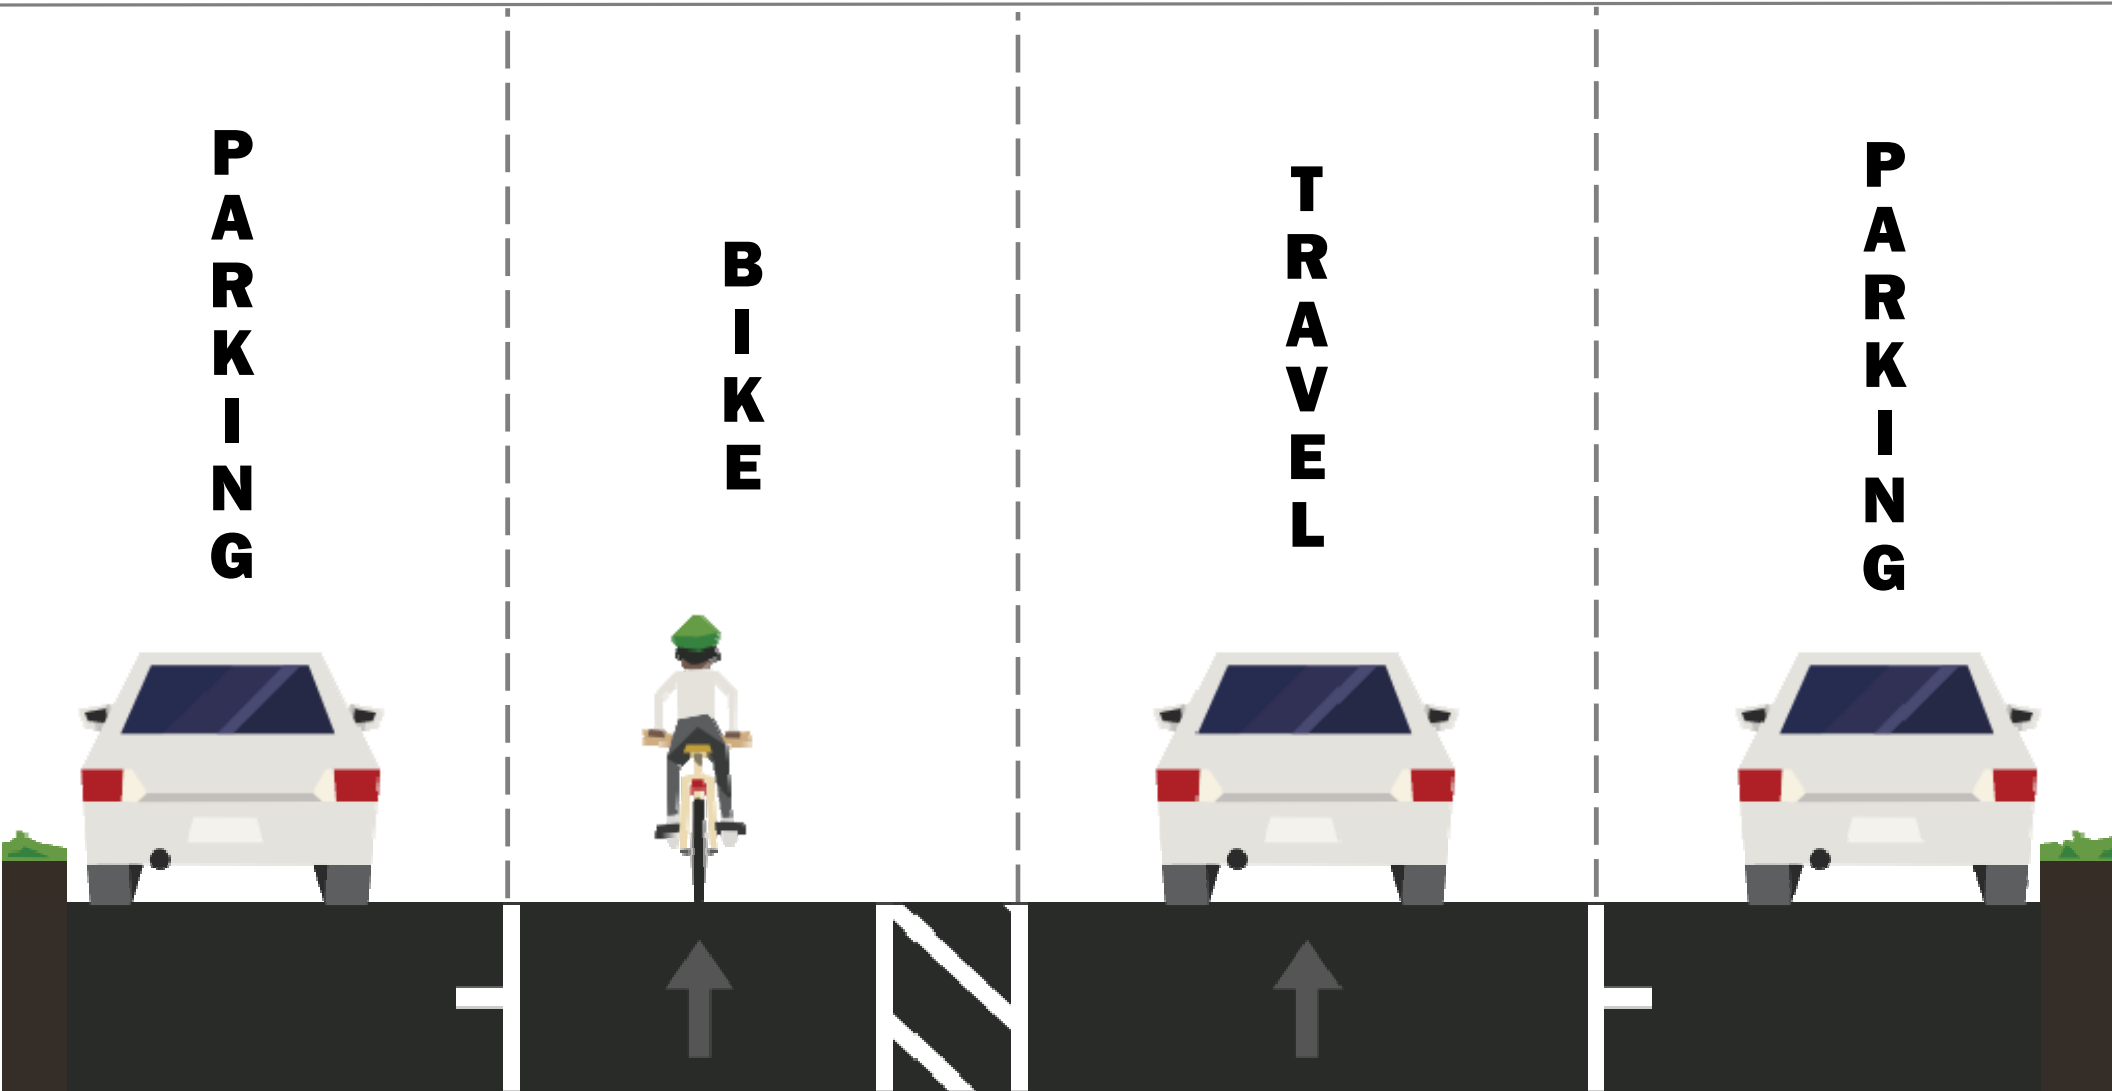

NEW MADISON STREET CONFIGURATION

N CALVERT STREET TO N HOWARD STREET

BEGINNING FALL 2019

FOR MORE INFORMATION:
WWW.BIT.LY/DOWNTOWNBIKENETWORK
443.984.0099