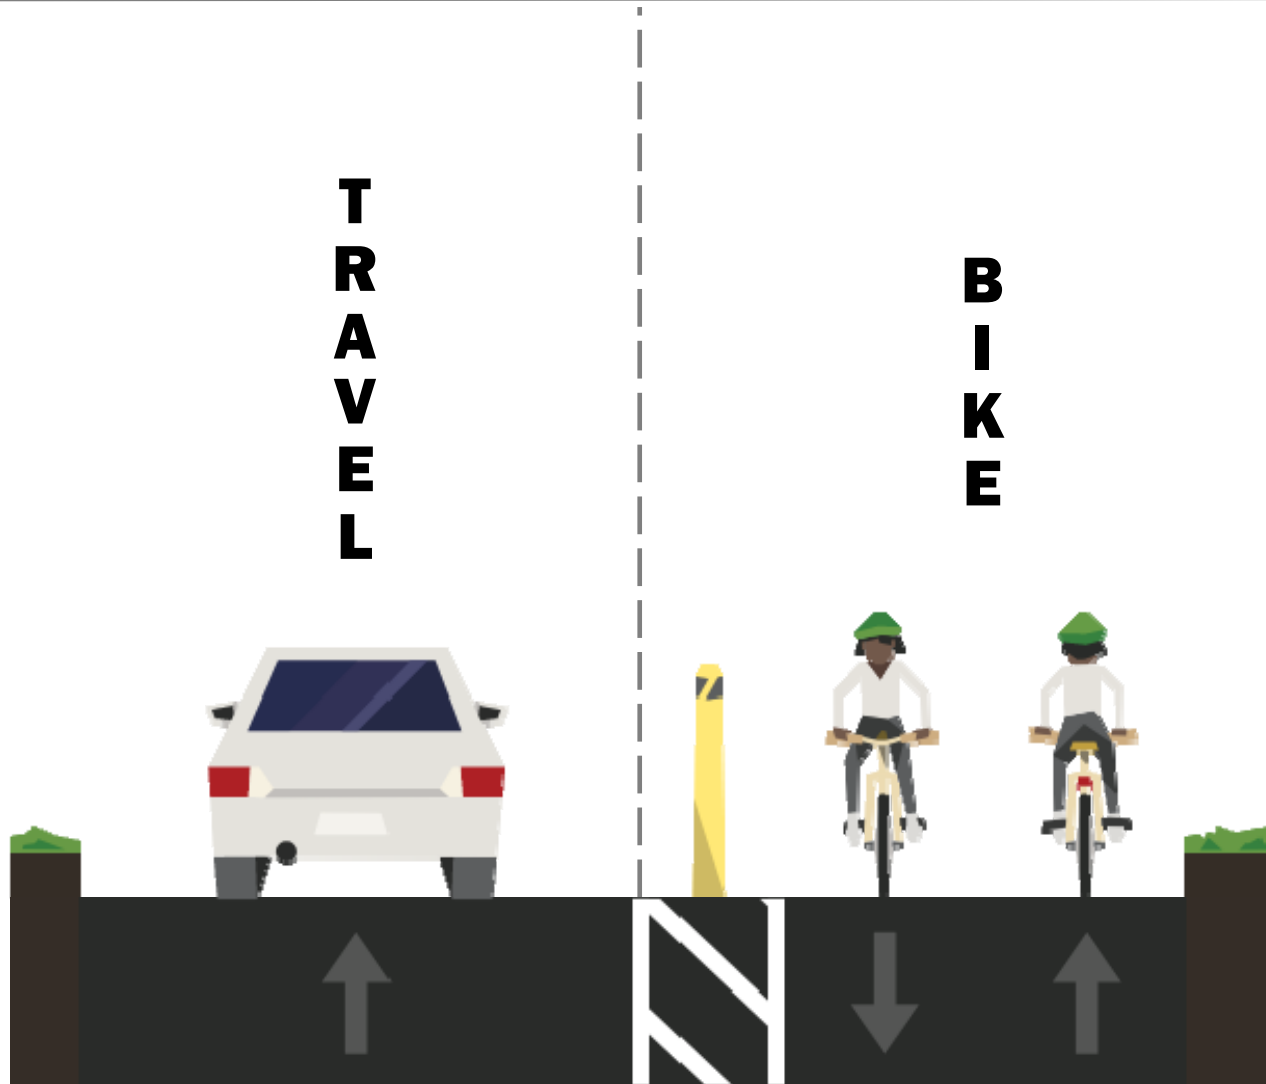

NEW N PACA STREET CONFIGURATION DRUID HILL AVENUE TO MADISON STREET *BEGINNING FALL 2019*

**FOR MORE INFORMATION:
WWW.BIT.LY/DOWNTOWNBIKENETWORK
443.984.0099**