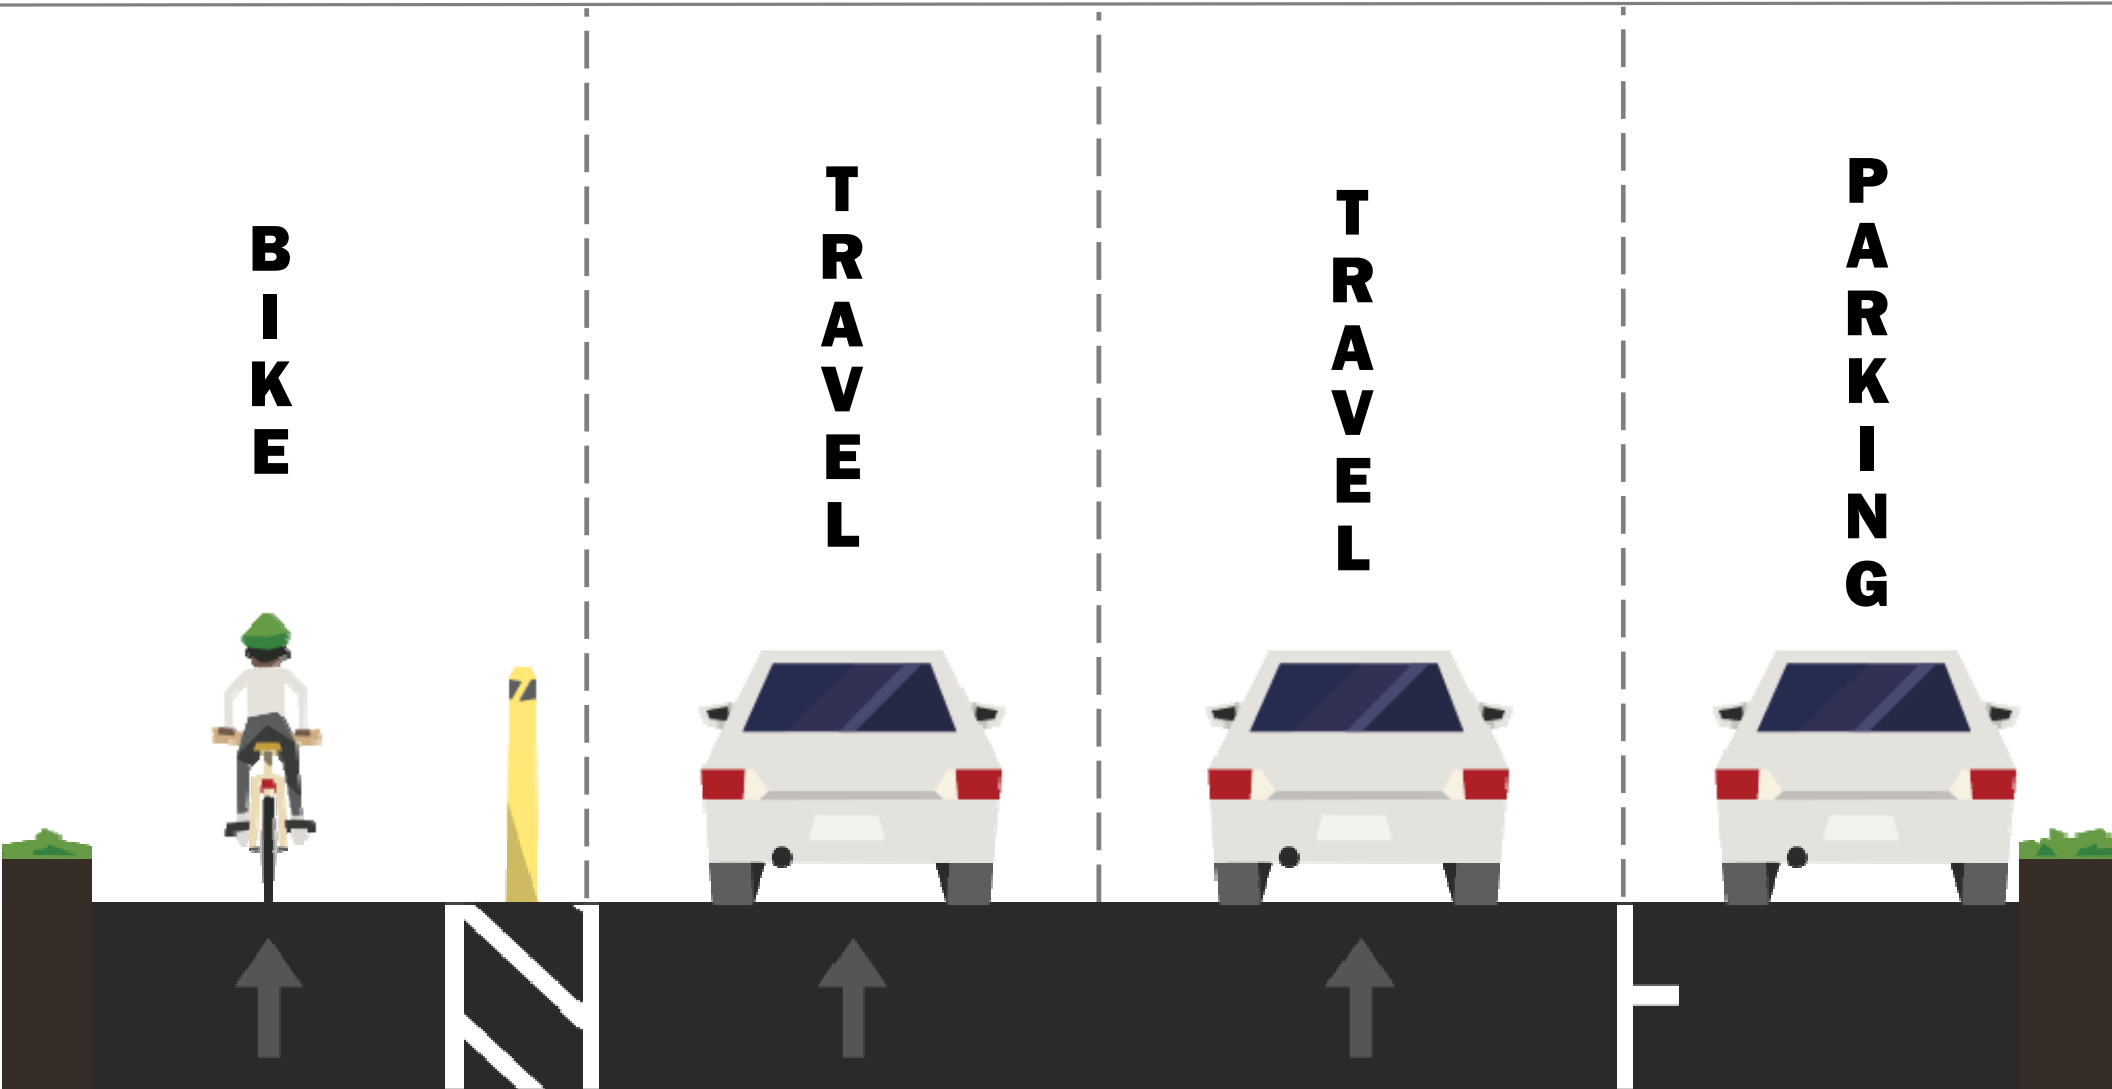

NEW MADISON STREET CONFIGURATION GUILFORD AVENUE TO N CALVERT STREET BEGINNING FALL 2019

**FOR MORE INFORMATION:
WWW.BIT.LY/DOWNTOWNBIKENETWORK
443.984.0099**

NEW MADISON STREET CONFIGURATION

N CALVERT STREET TO N HOWARD STREET

BEGINNING FALL 2019

FOR MORE INFORMATION:
WWW.BIT.LY/DOWNTOWNBIKENETWORK
443.984.0099

NEW MADISON STREET CONFIGURATION

N HOWARD STREET TO N EUTAW STREET

BEGINNING FALL 2019

P
A
R
K
I
N
G

B
I
K
E

T
R
A
V
E
L