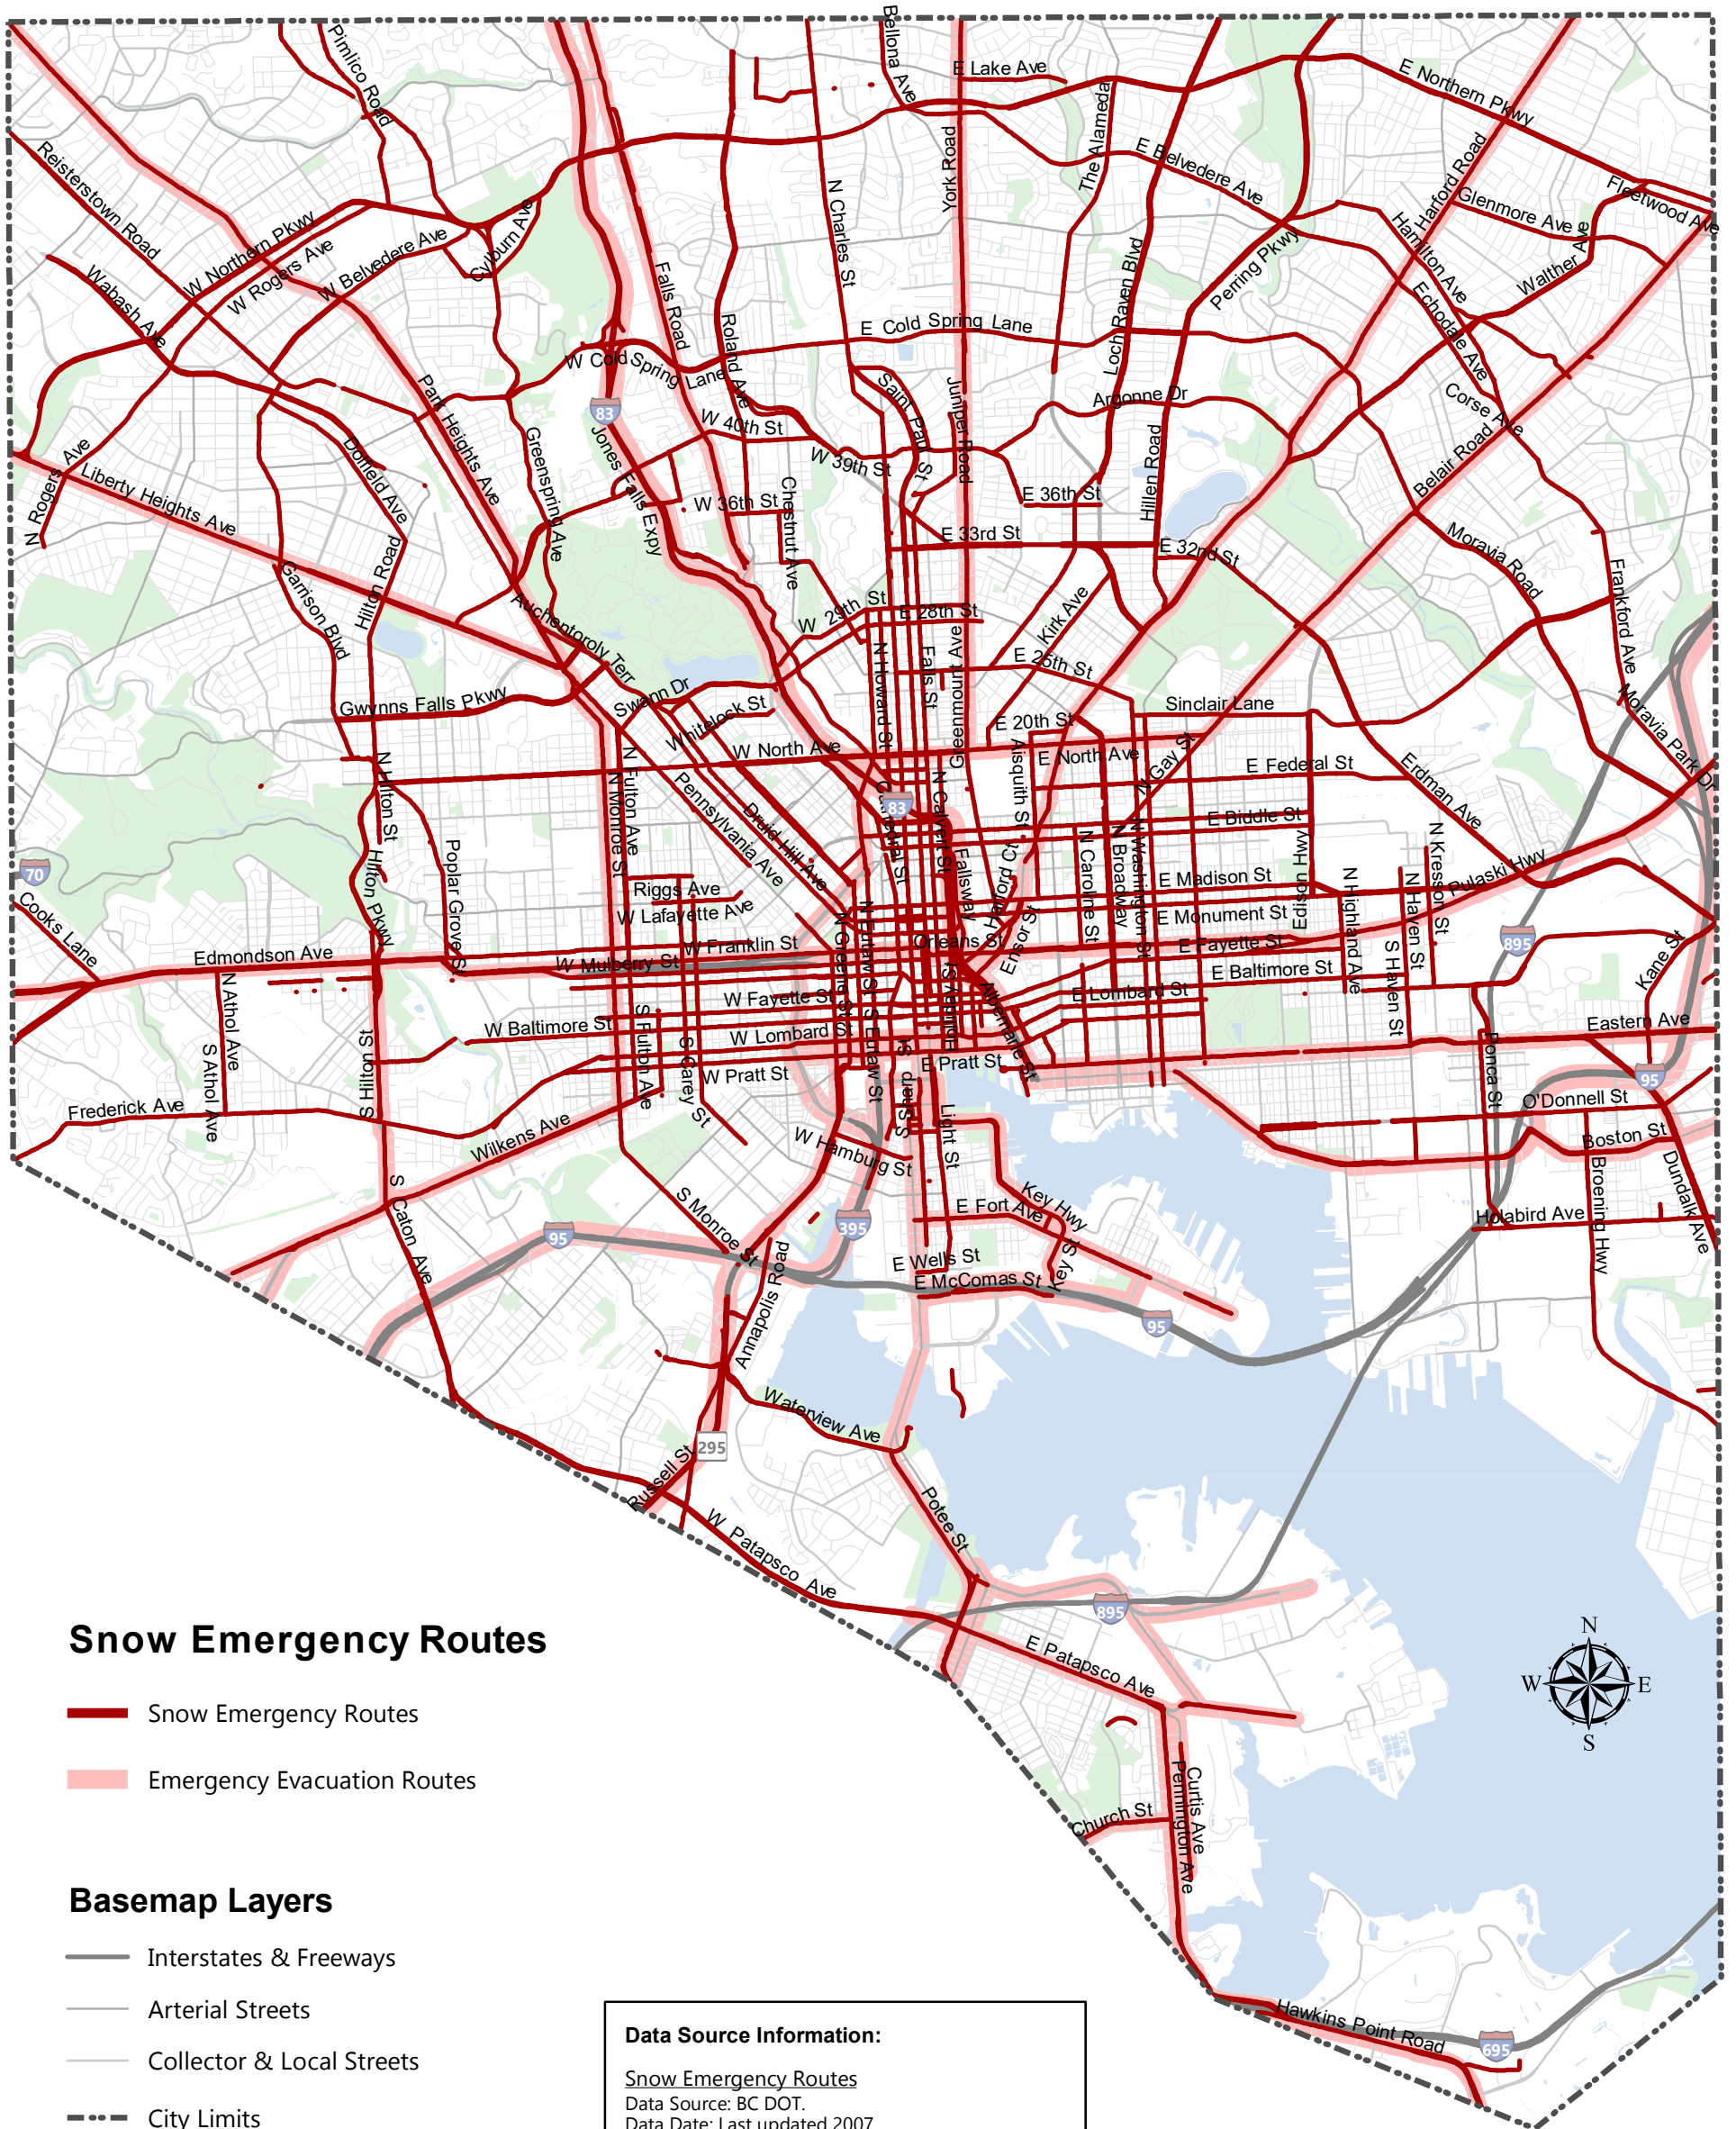

# Snow Emergency Routes

## Baltimore City Department of Transportation

Map produced by Baltimore City Department of Transportation GIS office on 1/13/2020.  
 Email: DOT.GISRequest@baltimorecity.gov