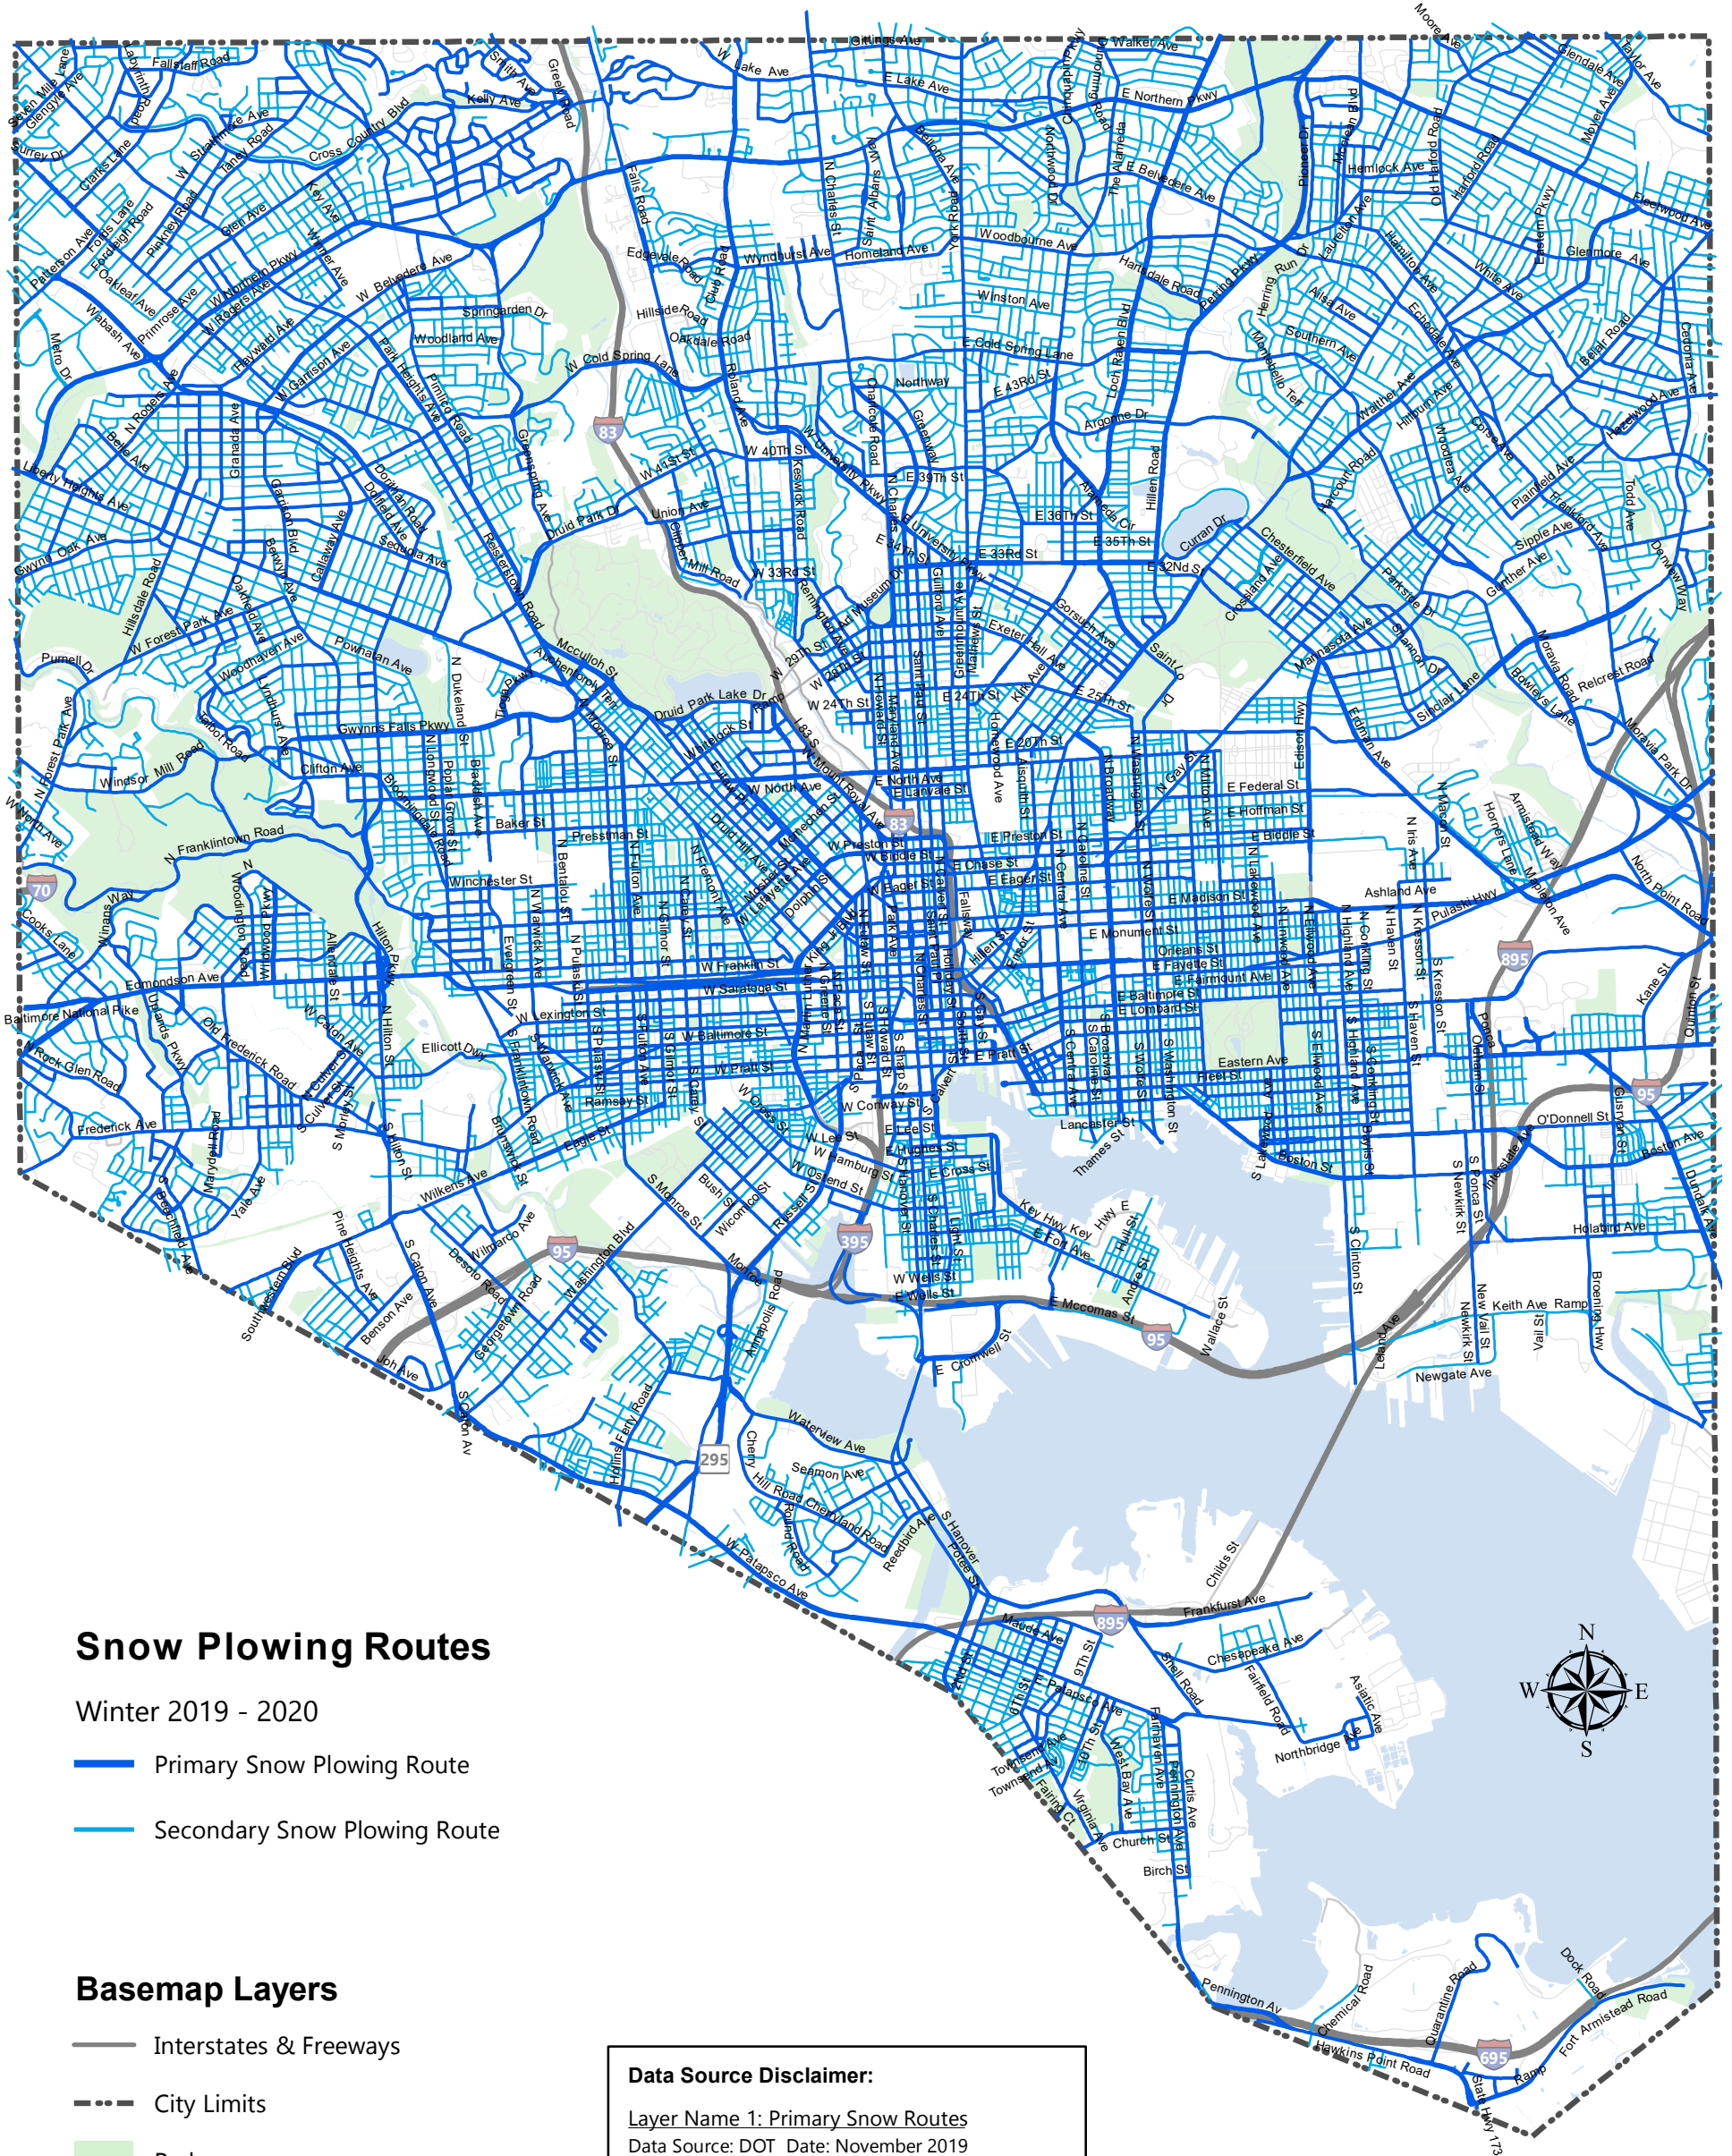

Snow Plowing Routes

Baltimore City Department of Transportation

Snow Plowing Routes

Winter 2019 - 2020

- █ Primary Snow Plowing Route
- █ Secondary Snow Plowing Route

Basemap Layers

- █ Interstates & Freeways
- City Limits
- Parks
- Water

Data Source Disclaimer:

Layer Name 1: Primary Snow Routes
Data Source: DOT Date: November 2019

Layer Name 1: Secondary Snow Routes
Data Source: DOT Date: November 2019

Map produced by Baltimore City Department of Transportation GIS office on 1/13/2020.
Email: DOT.GISRequest@baltimorecity.gov