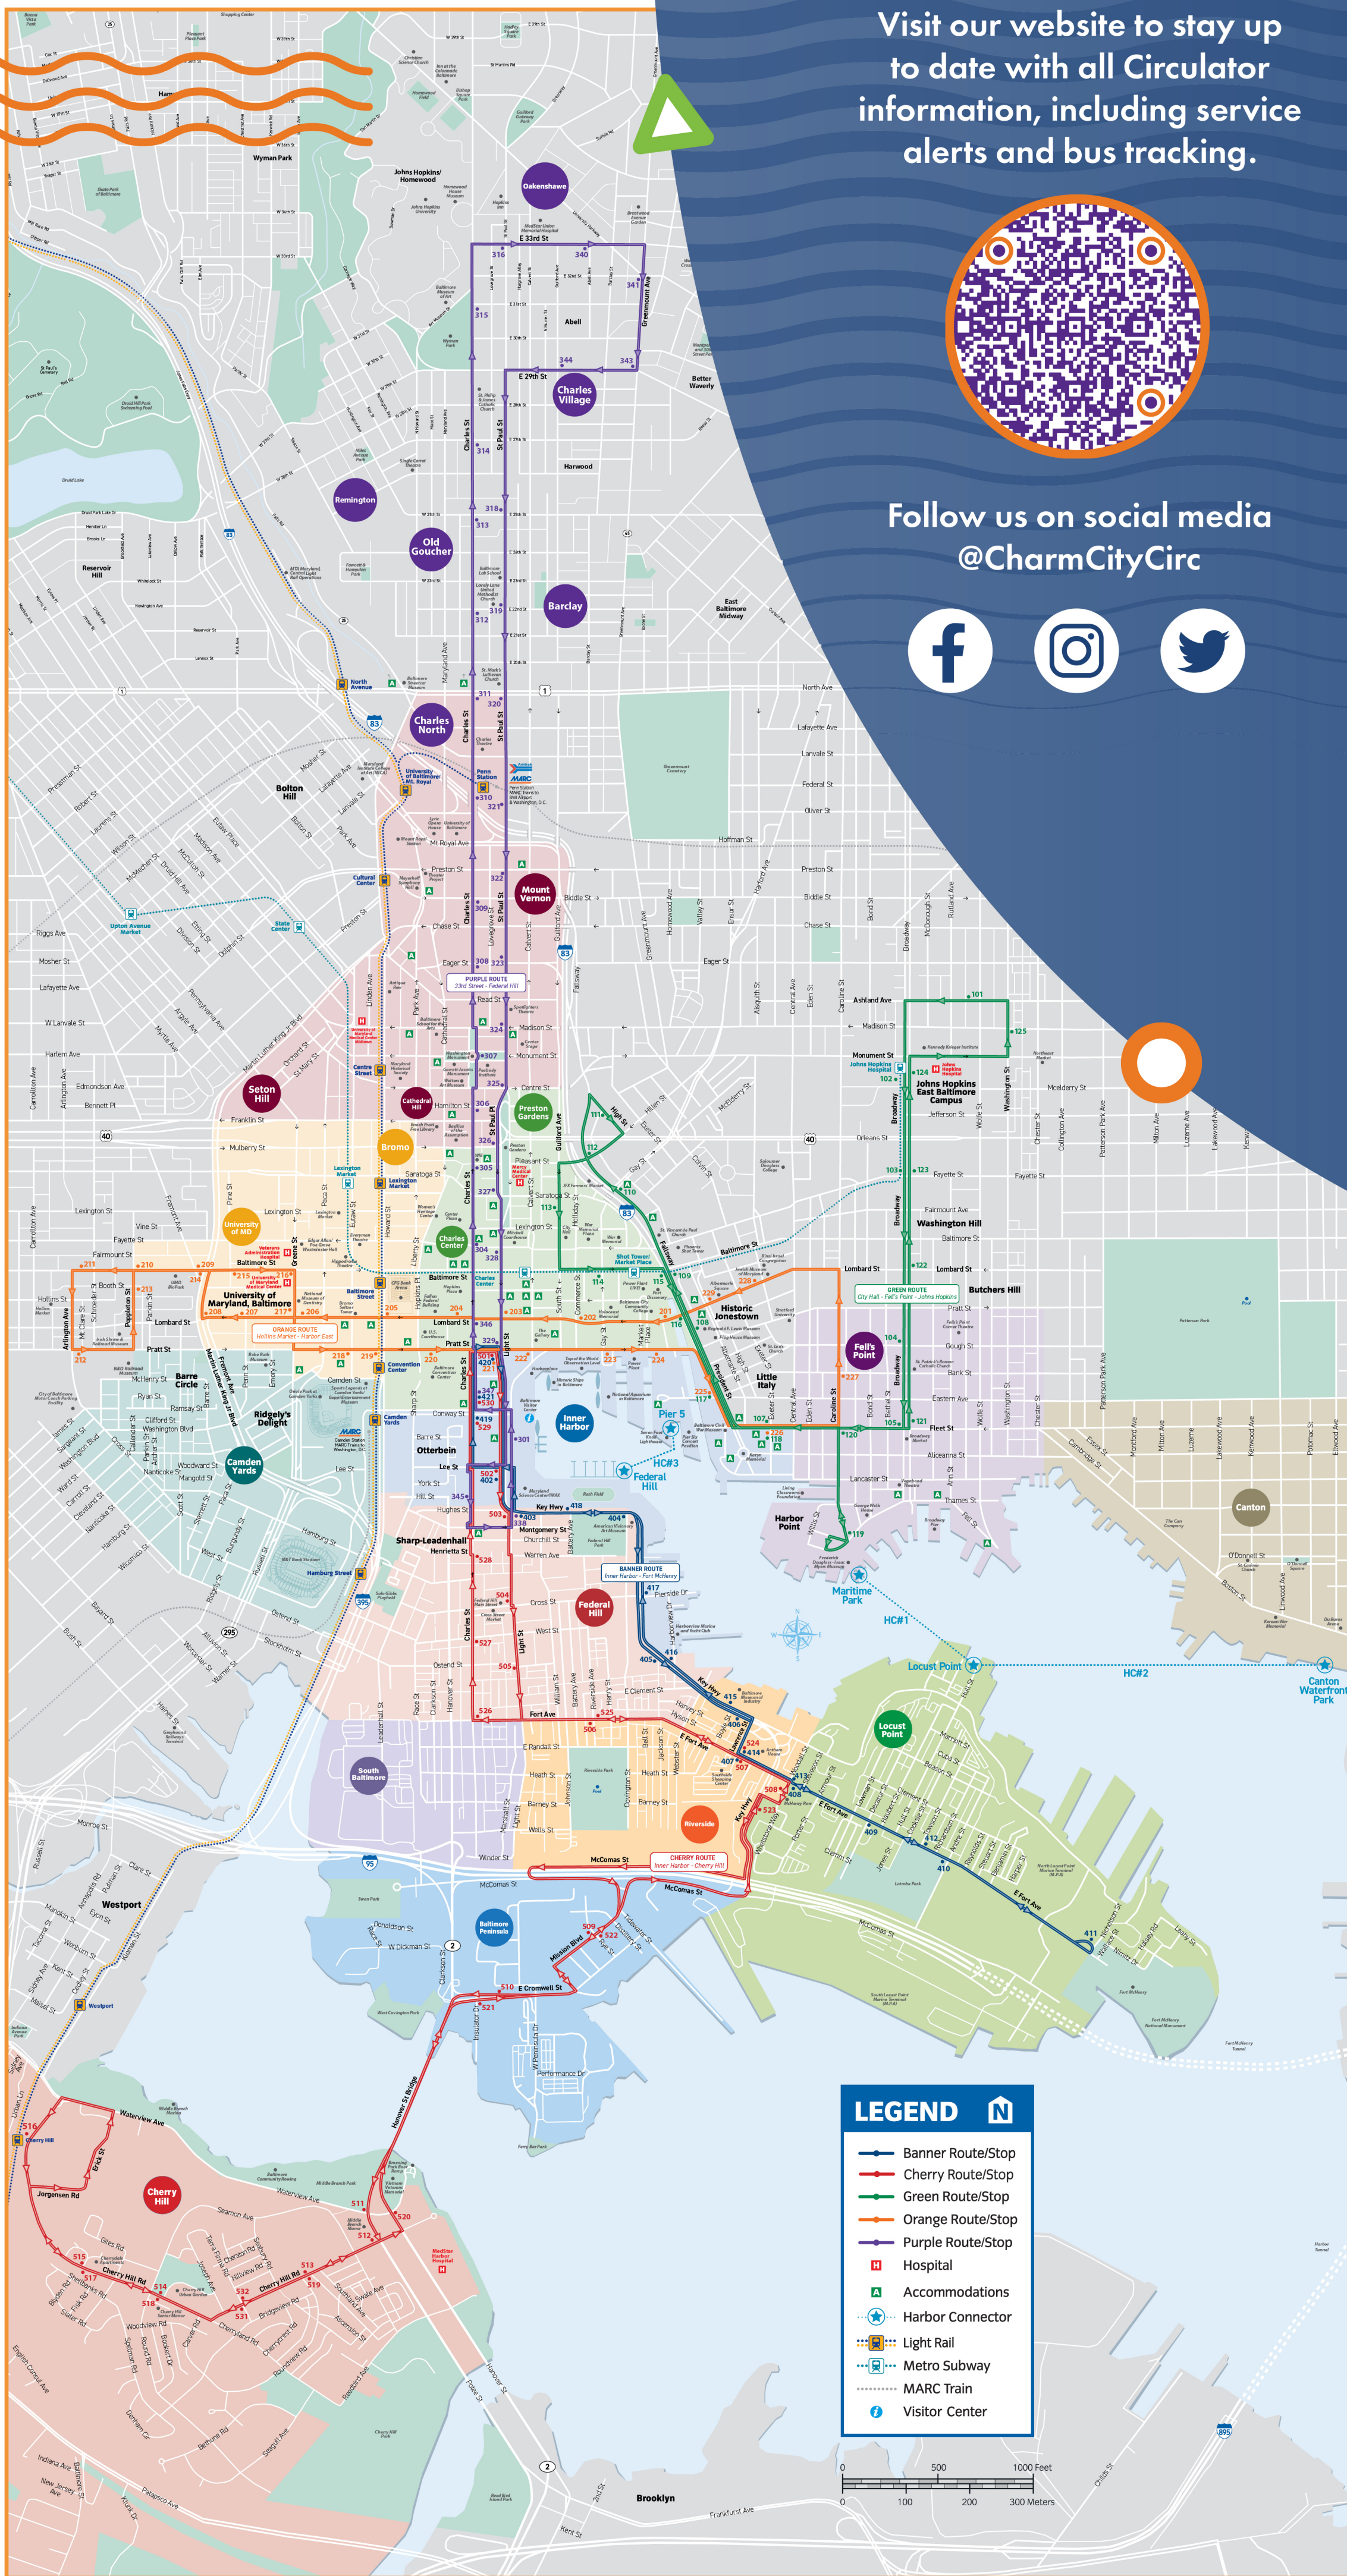

GREEN ROUTE - City Hall - Fell's Point - Johns Hopkins Every 20 Minutes

- | | |
|---|--|
| 101 Ashland Ave. & Rutland Ave. (WB) | 114 Baltimore St. & Gay St. (EB) |
| 102 Broadway - Johns Hopkins Hospital (WB) | 115 President St. - Market Place (EB) |
| 103 Broadway & Fayette St. (WB) | 116 President St. & Lombard St. (EB) |
| 104 Broadway & Gough St. (WB) | 117 President St. - Little Italy (EB) |
| 105 Fleet St. - Broadway Market (WB) | 118 Fleet St. - Harbor East (EB) |
| 107 Fleet St. - Harbor East (WB) | 119 Caroline St. - Maritime Park (EB) |
| 108 President St. - Reginald F. Lewis Museum (WB) | 120 Fleet St. & Caroline St. (EB) |
| 109 President St. - Market Place (WB) | 121 Broadway & Fleet St. (EB) |
| 110 Fallsway & Gay St. (WB) | 122 Broadway & Lombard St. (EB) |
| 111 High St. (WB) | 123 Broadway & Fayette St. (EB) |
| 112 Hillen St. & Fallsway (WB) | 124 Broadway - Johns Hopkins Hospital (EB) |
| 113 Guilford Ave. & Saratoga St. (EB) | 125 Washington St. & Madison St. (EB) |

LEGEND

- Banner Route/Stop
- Cherry Route/Stop
- Green Route/Stop
- Orange Route/Stop
- Purple Route/Stop
- Hospital
- Accommodations
- Harbor Connector
- Light Rail
- Metro Subway
- MARC Train
- Visitor Center