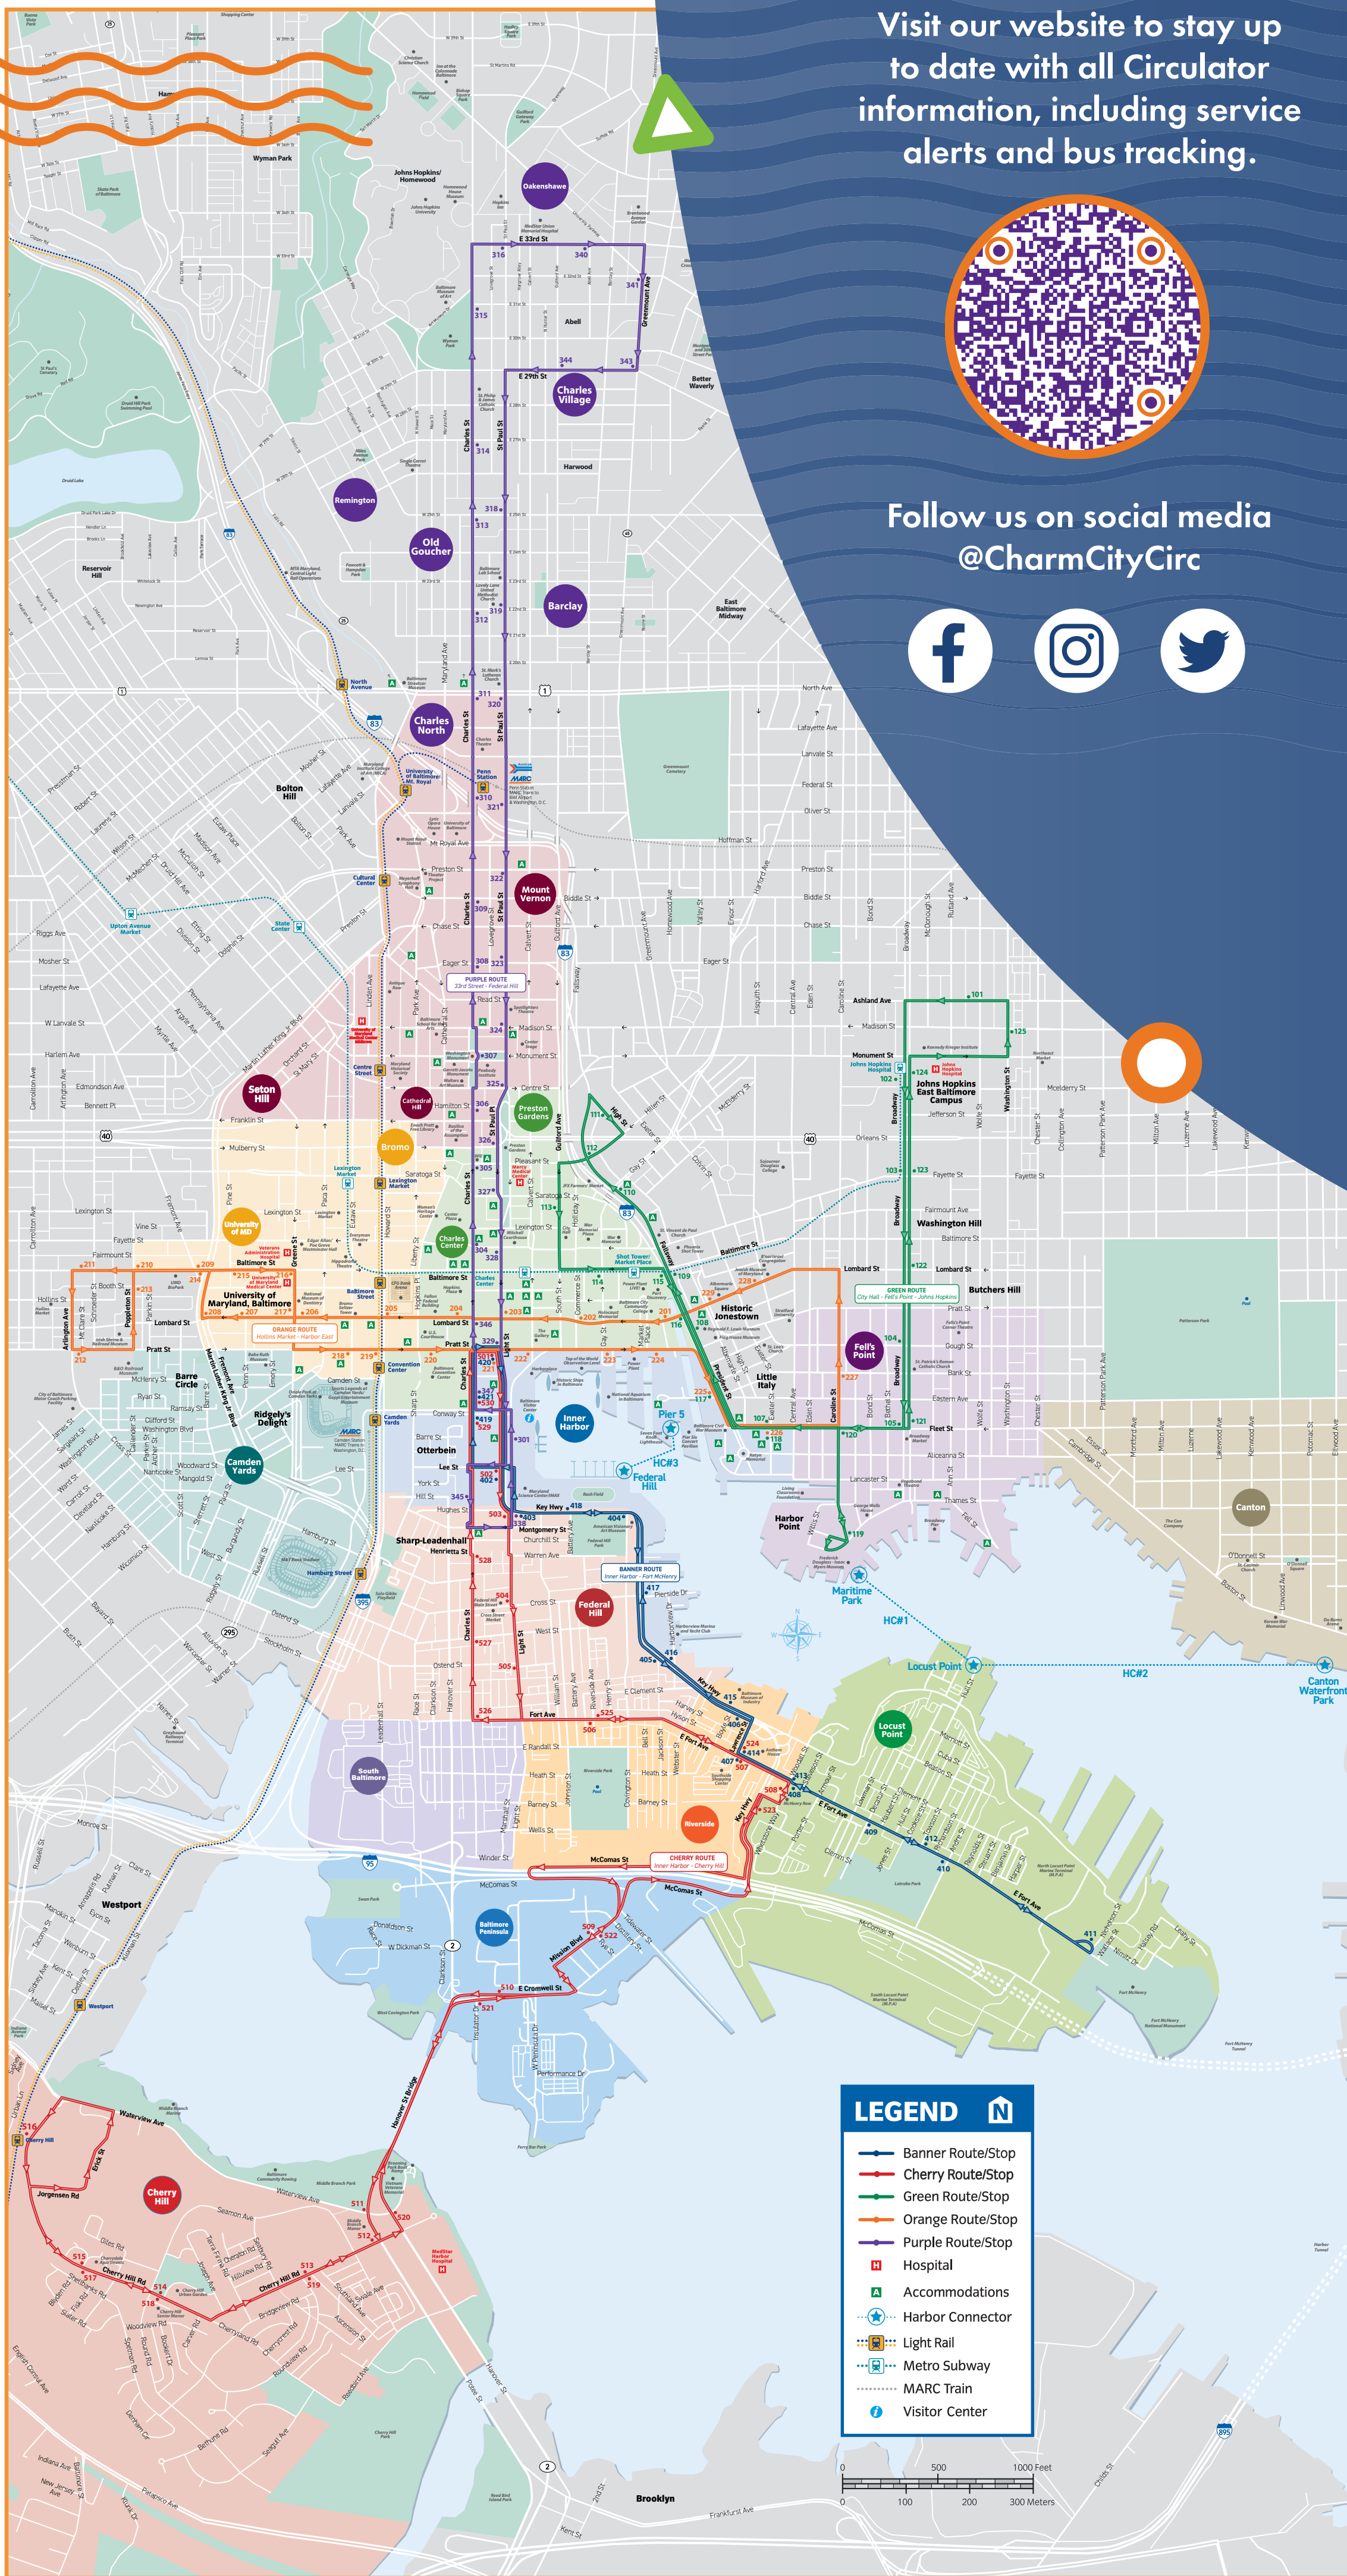

GREEN ROUTE - City Hall - Fell's Point - Johns Hopkins Every 20 Minutes

- | | |
|---|--|
| 101 Ashland Ave. & Rutland Ave. (WB) | 114 Baltimore St. & Gay St. (EB) |
| 102 Broadway - Johns Hopkins | 115 President St. - Market Place (EB) |
| 103 Broadway & Fayette St. (WB) | 116 President St. & Lombard St. (EB) |
| 104 Broadway & Gough St. (WB) | 117 President St. - Little Italy (EB) |
| 105 Fleet St. - Broadway Market (WB) | 118 Fleet St. - Harbor East (EB) |
| 107 Fleet St. - Harbor East (WB) | 119 Caroline St. - Maritime Park (EB) |
| 108 President St. - Reginald F. Lewis Museum (WB) | 120 Fleet St. & Caroline St. (EB) |
| 109 President St. - Market Place (WB) | 121 Broadway & Fleet St. (EB) |
| 110 Fallsay & Gay St. (WB) | 122 Broadway & Lombard St. (EB) |
| 111 High St. (WB) | 123 Broadway & Fayette St. (EB) |
| 112 Hillen St. & Fallsay (WB) | 124 Broadway - Johns Hopkins Hospital (EB) |
| 113 Guilford Ave. & Saratoga St. (EB) | 125 Washington St. & Madison St. (EB) |

LEGEND

- Banner Route/Stop
- Cherry Route/Stop
- Green Route/Stop
- Orange Route/Stop
- Purple Route/Stop
- Hospital
- Accommodations
- Harbor Connector
- Light Rail
- Metro Subway
- MARC Train
- Visitor Center